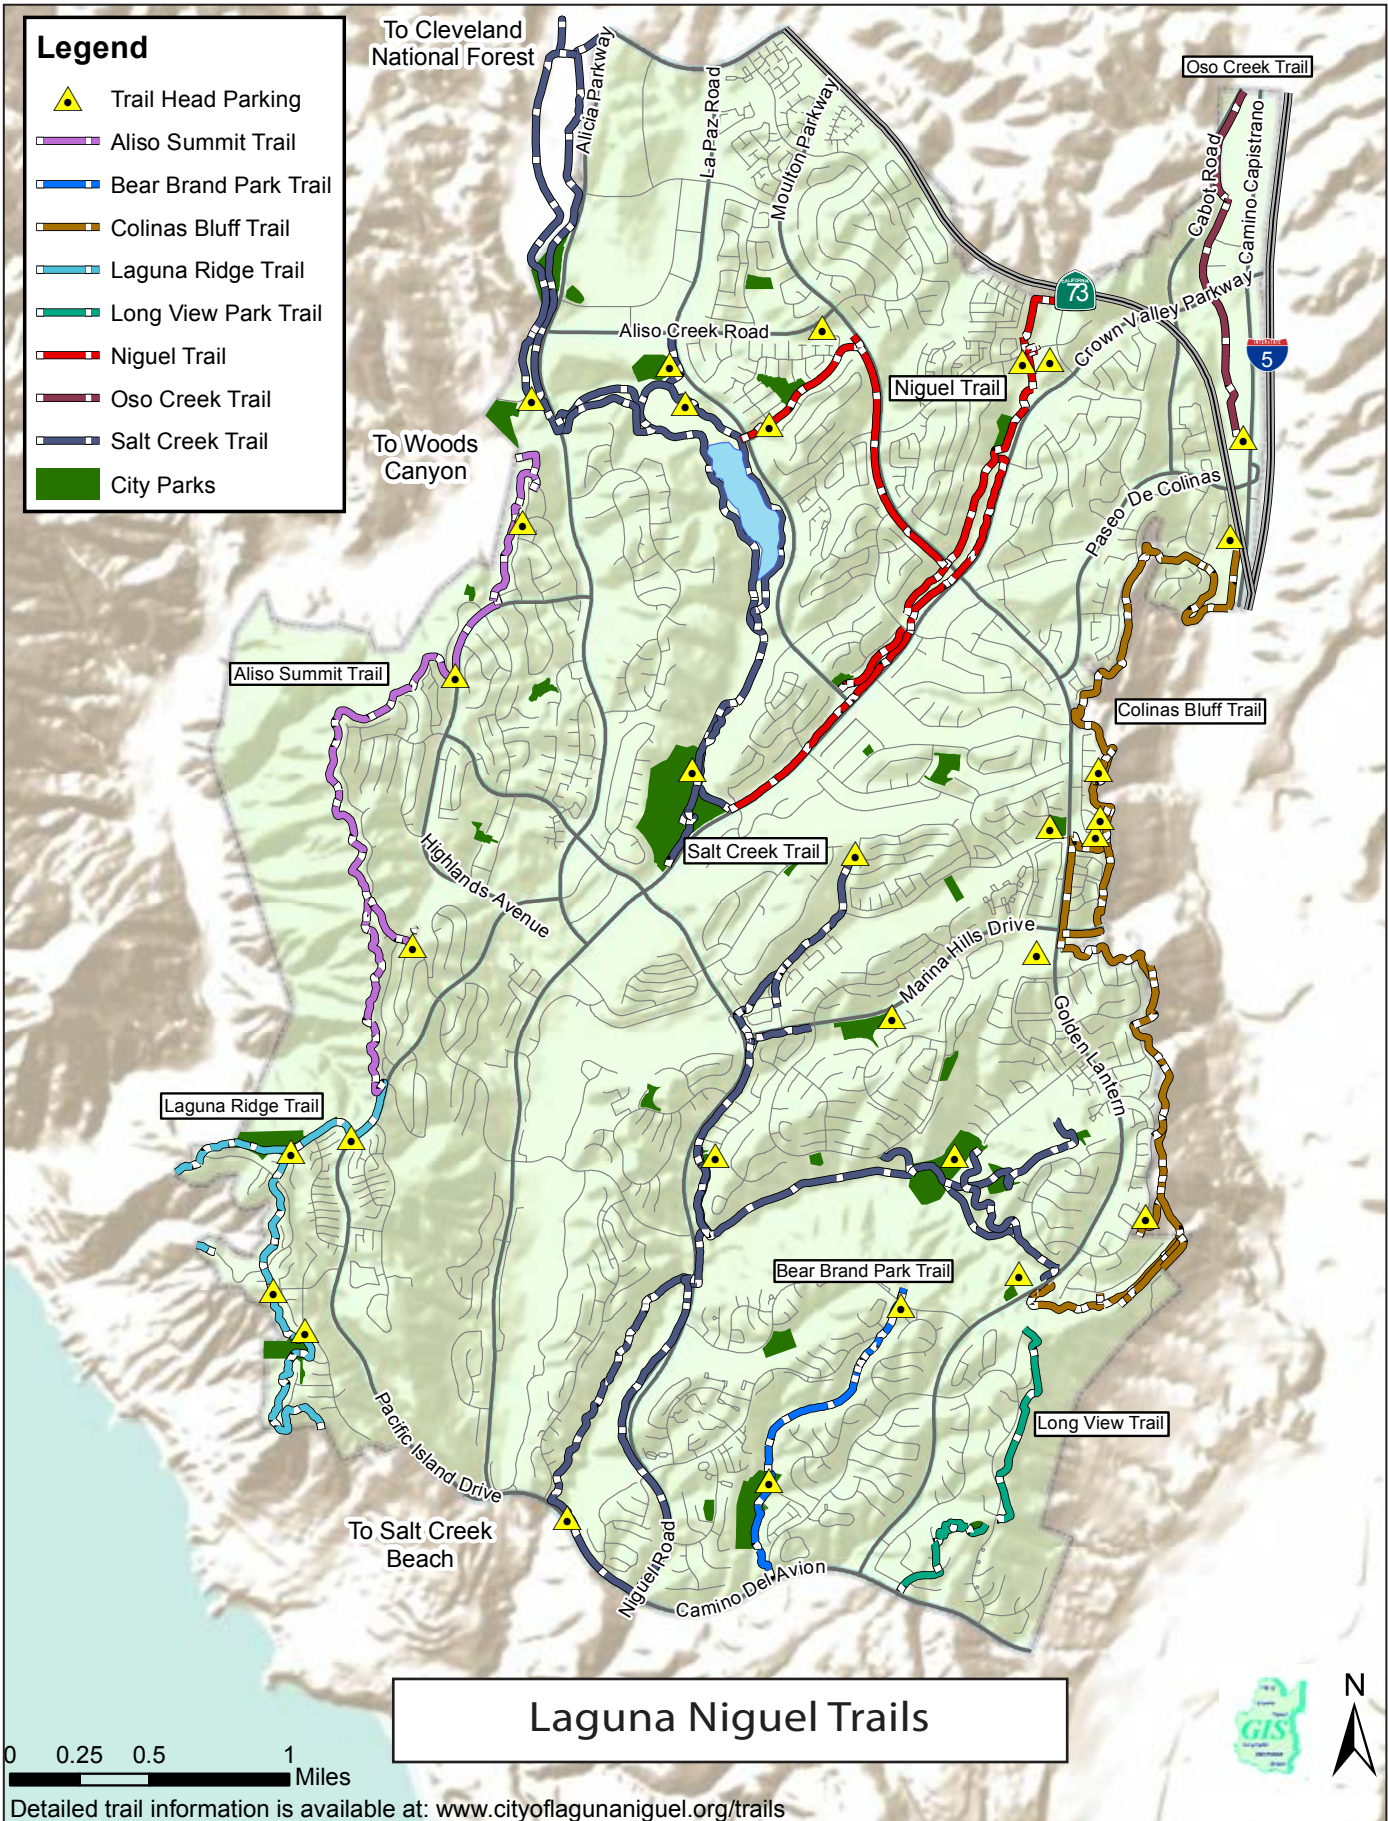

# Legend

-  Trail Head Parking
-  Aliso Summit Trail
-  Bear Brand Park Trail
-  Colinas Bluff Trail
-  Laguna Ridge Trail
-  Long View Park Trail
-  Niguel Trail
-  Oso Creek Trail
-  Salt Creek Trail
-  City Parks

## Laguna Niguel Trails

0 0.25 0.5 1 Miles

Detailed trail information is available at: [www.cityoflagunaniguel.org/trails](http://www.cityoflagunaniguel.org/trails)