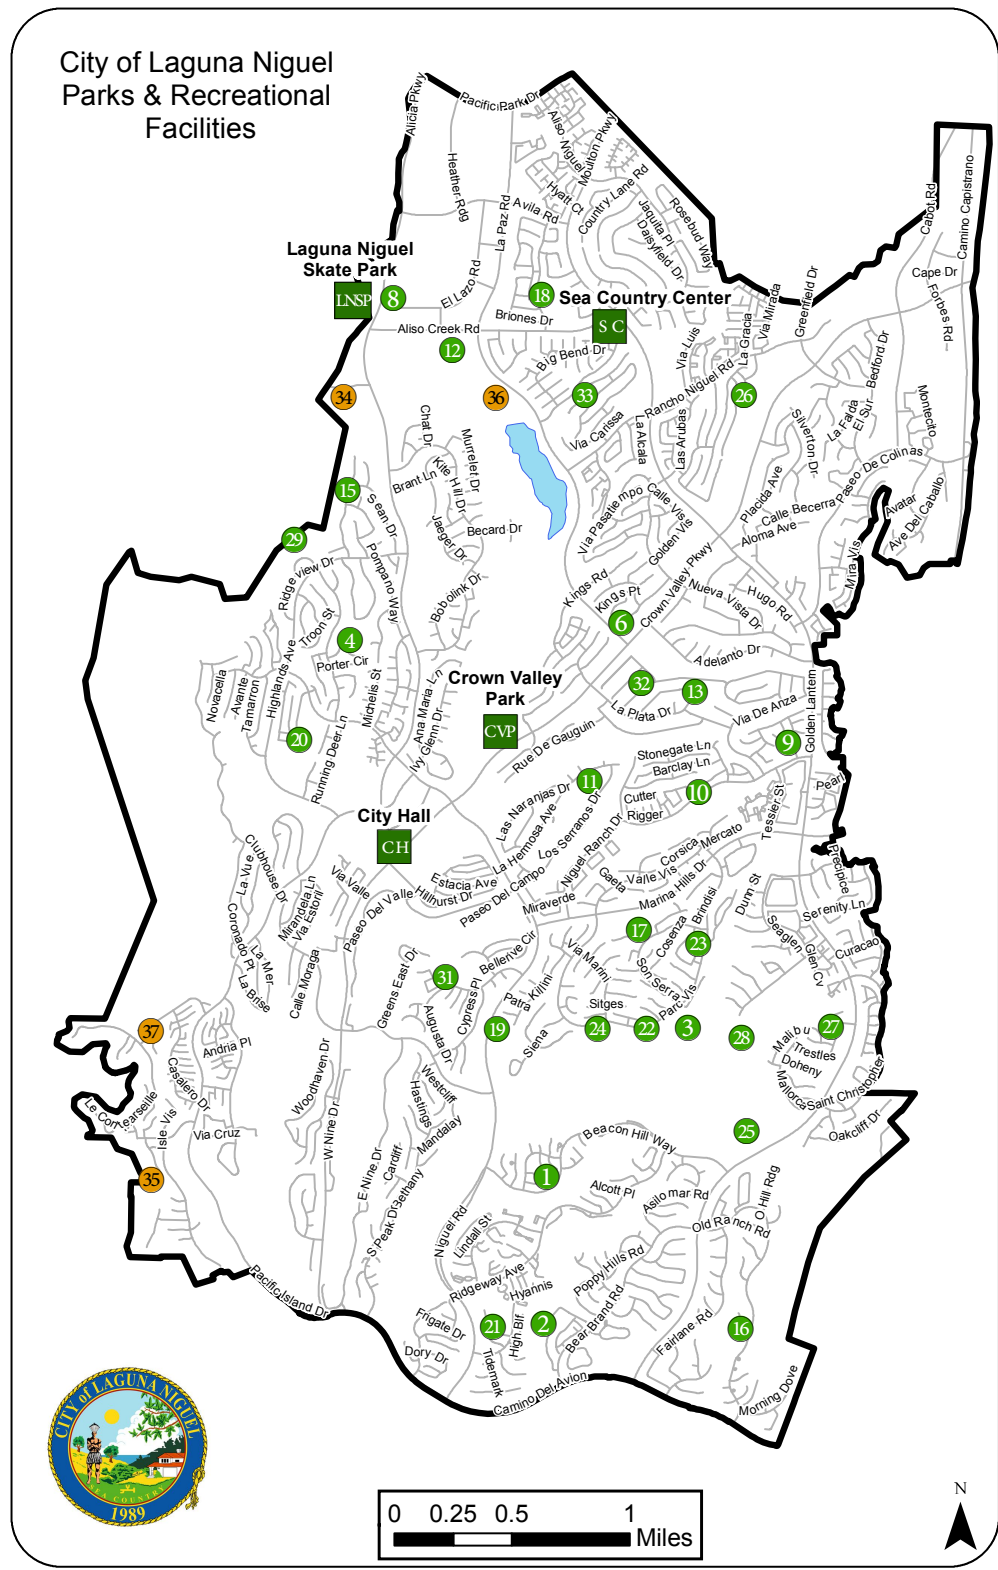

City of Laguna Niguel
Parks & Recreational
Facilities

**City Parks/
Facilities:**

1. Beacon Hill Park
2. Bear Brand Park
3. Chapparosa Park
4. Clipper Cove Park
5. City Hall
6. Crown Royale Park
7. Crown Valley Park
8. El Lazo Basketball Courts
9. Hidden Hills Park
10. Juaneno Park
11. La Hermosa Park
12. La Paz Sports Park
13. La Plata Park
14. Laguna Niguel Skate & Soccer Park
15. Lilly Shapell park
16. Long View Park
17. Marina Hills Park
18. Niguel Heights Park
19. Niguel Road Park
20. Niguel Woods Park
21. Ocean Breeze Park
22. Parc Vista Overlook Park
23. Parc Vista Park
24. Parc Vista View Park
25. Pooch Park
26. Rancho Niguel Park
27. Redondo View Node Park
28. Reef View Node Park
29. Ridge View Park
30. Sea Country Center
31. Seminole Park
32. Vista Plaza Park
33. Yosemite Park

County Parks:

34. Aliso & Woods Canyon Wilderness Park
35. Badlands Park
36. Laguna Niguel Regional Park
37. Seaview Park

Other Facilities:

- A. Aliso Niguel HS
- B. Arroyo Trabuco Golf Course
- C. Crown Valley Elem.
- D. Ice Palace
- E. Laguna Niguel Elm.
- F. Mission Viejo HS
- G. Niguel Hills Middle School
- H. On Target
- I. Premier Aquatic Services
- J. Roxanne's Dance Studio

Park Type

- City Park
- County Park

Reserve a City Facility

The City of Laguna Niguel's facilities may be ideal for your next reception, meeting, sports event or special event. Specific rental information may be obtained at cityoflagunaniguel.org under departments/Parks & Recreation/Facility Rentals and Sports Fields & Facilities. You may also pick up information from LN Parks & Rec., Sea Country Center and the Skatepark or call the facility direct at:

- **City Hall, Community Room (non-profit/govt. agencies only) - (949) 425-5151**
- **Crown Valley Park, Sports Fields or Pool - (949) 425-5100**
- **Sea Country Senior & Community Center - (949) 425-5151**
- **Skatepark - (949) 916-7755**