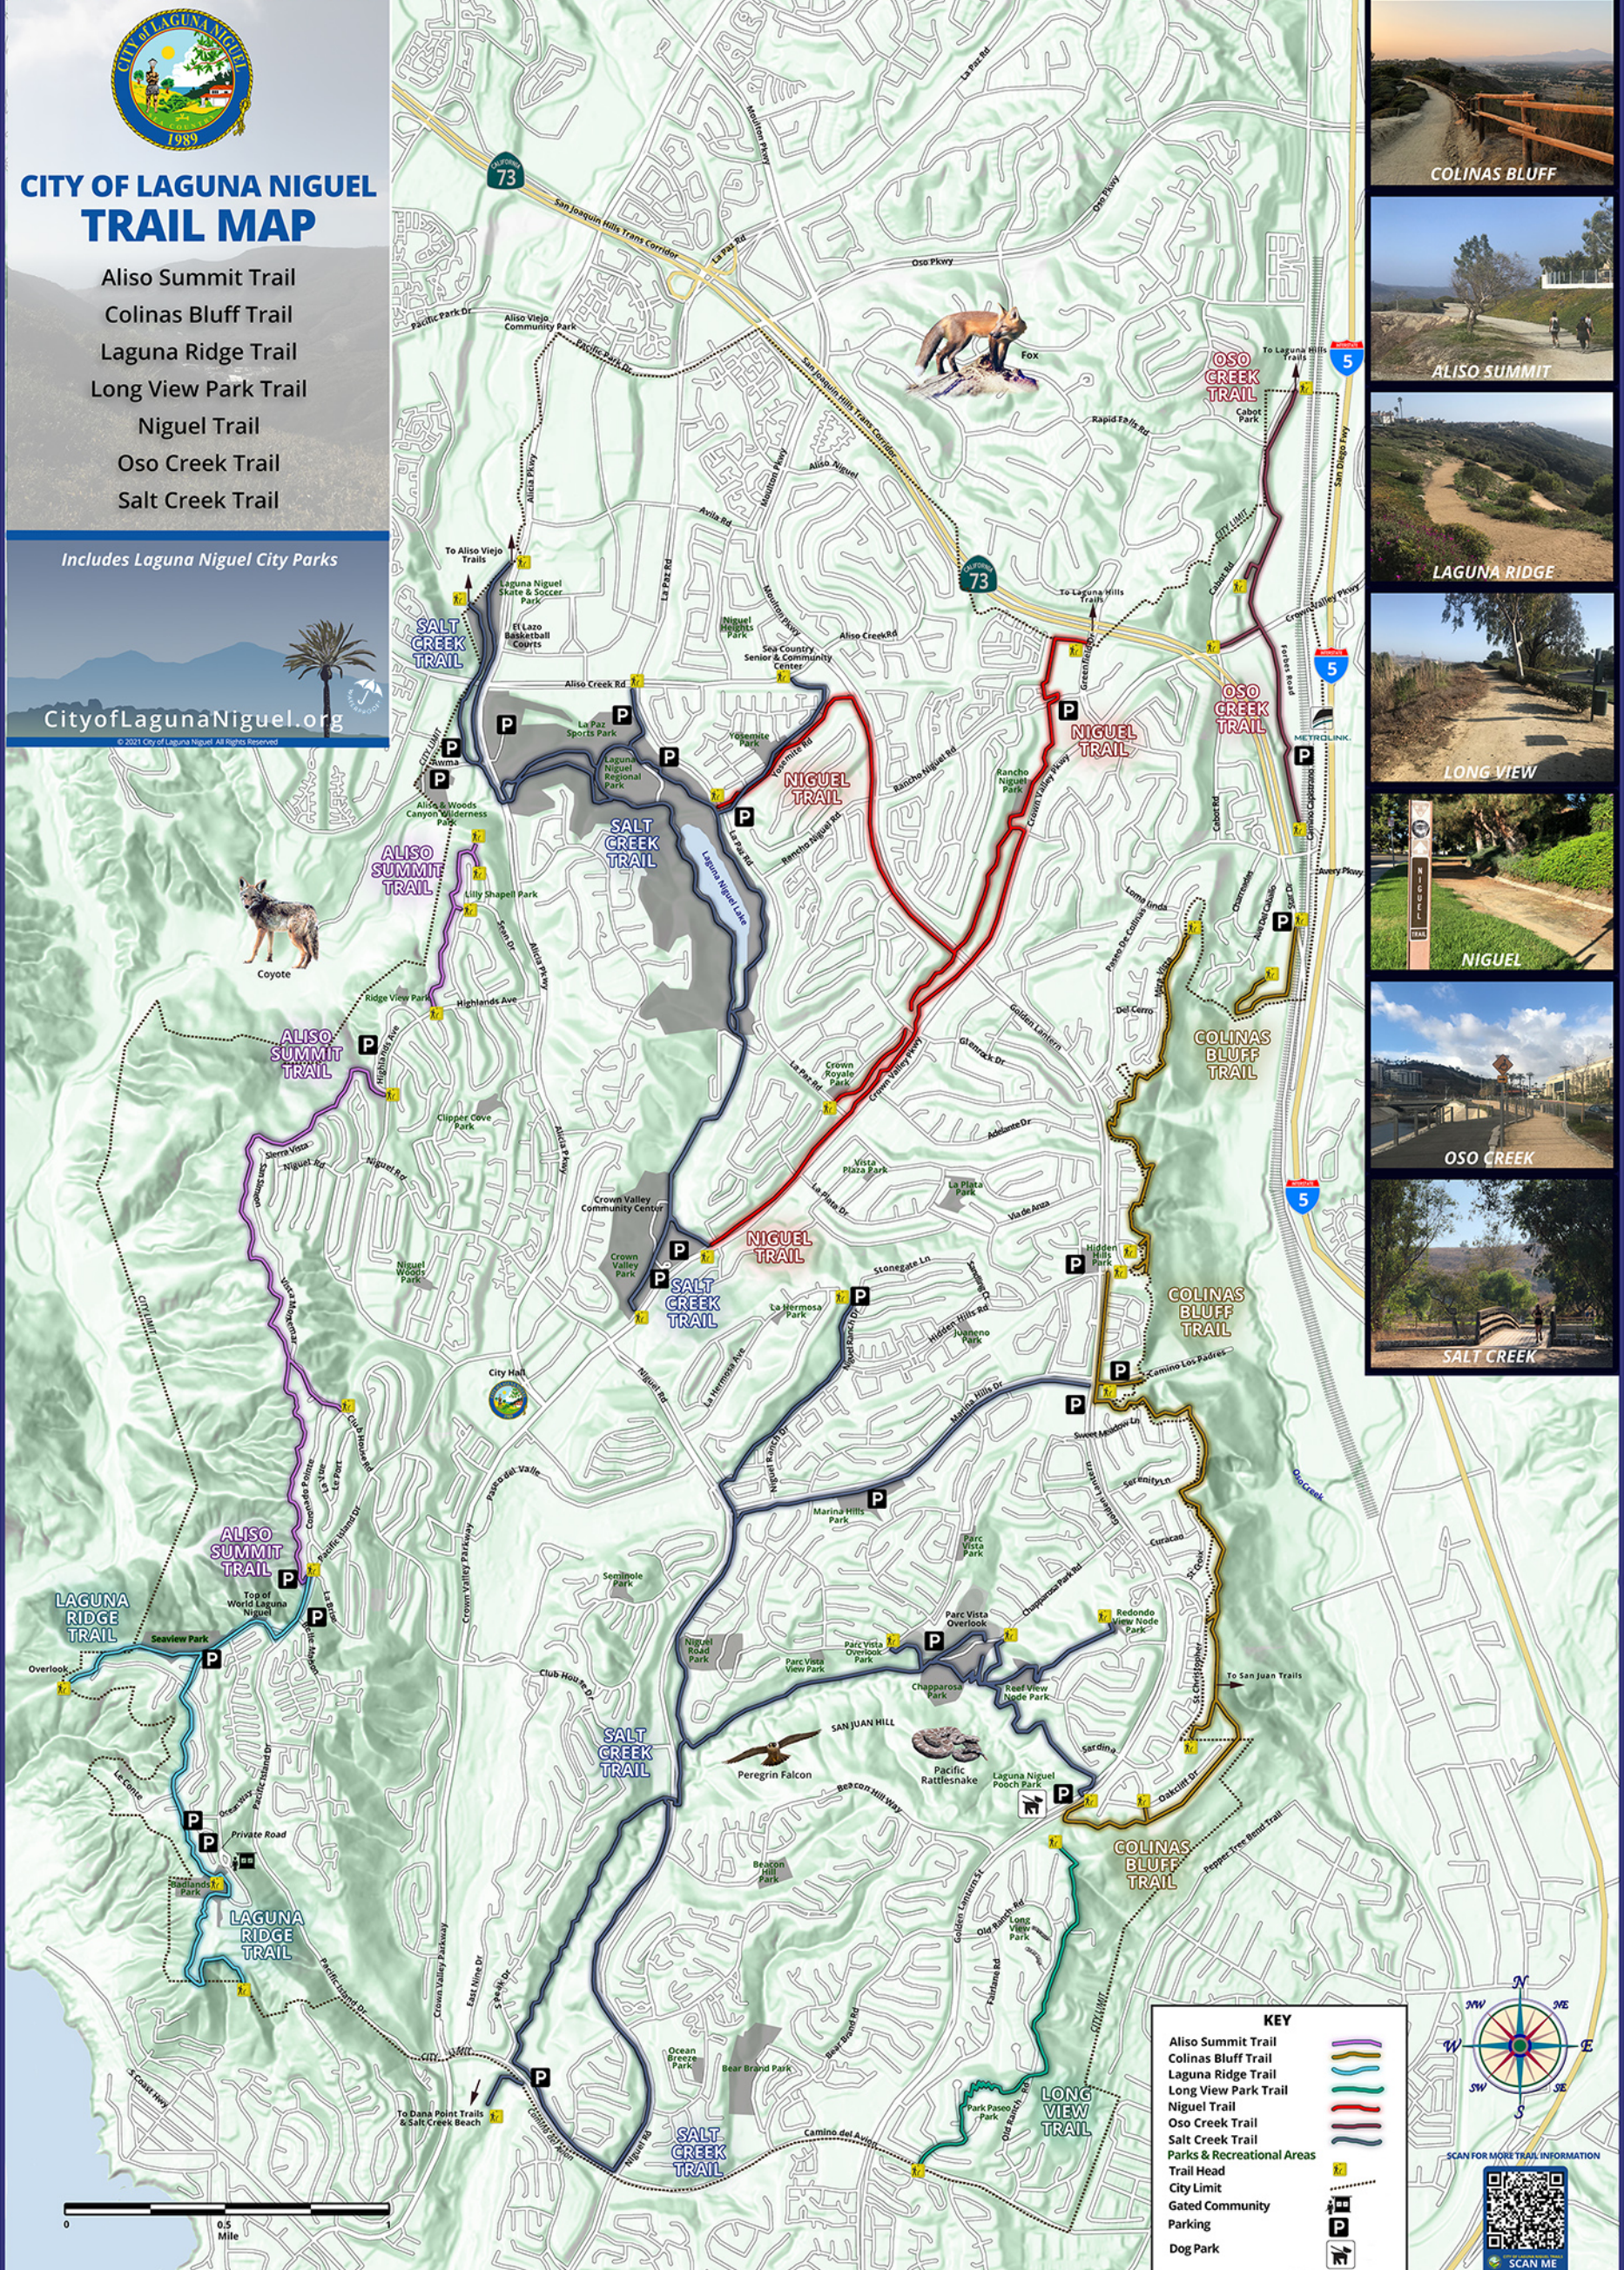

CITY OF LAGUNA NIGUEL TRAIL MAP

- Aliso Summit Trail
- Colinas Bluff Trail
- Laguna Ridge Trail
- Long View Park Trail
- Niguel Trail
- Oso Creek Trail
- Salt Creek Trail

Includes Laguna Niguel City Parks

CityofLagunaNiguel.org

COLINAS BLUFF

ALISO SUMMIT

LAGUNA RIDGE

LONG VIEW

NIGUEL

OSO CREEK

SALT CREEK

KEY

- Aliso Summit Trail
- Colinas Bluff Trail
- Laguna Ridge Trail
- Long View Park Trail
- Niguel Trail
- Oso Creek Trail
- Salt Creek Trail
- Parks & Recreational Areas
- Trail Head
- City Limit
- Gated Community
- Parking
- Dog Park

SCAN FOR MORE TRAIL INFORMATION

SCAN ME

Cartography and Design by Franko Maps Ltd.