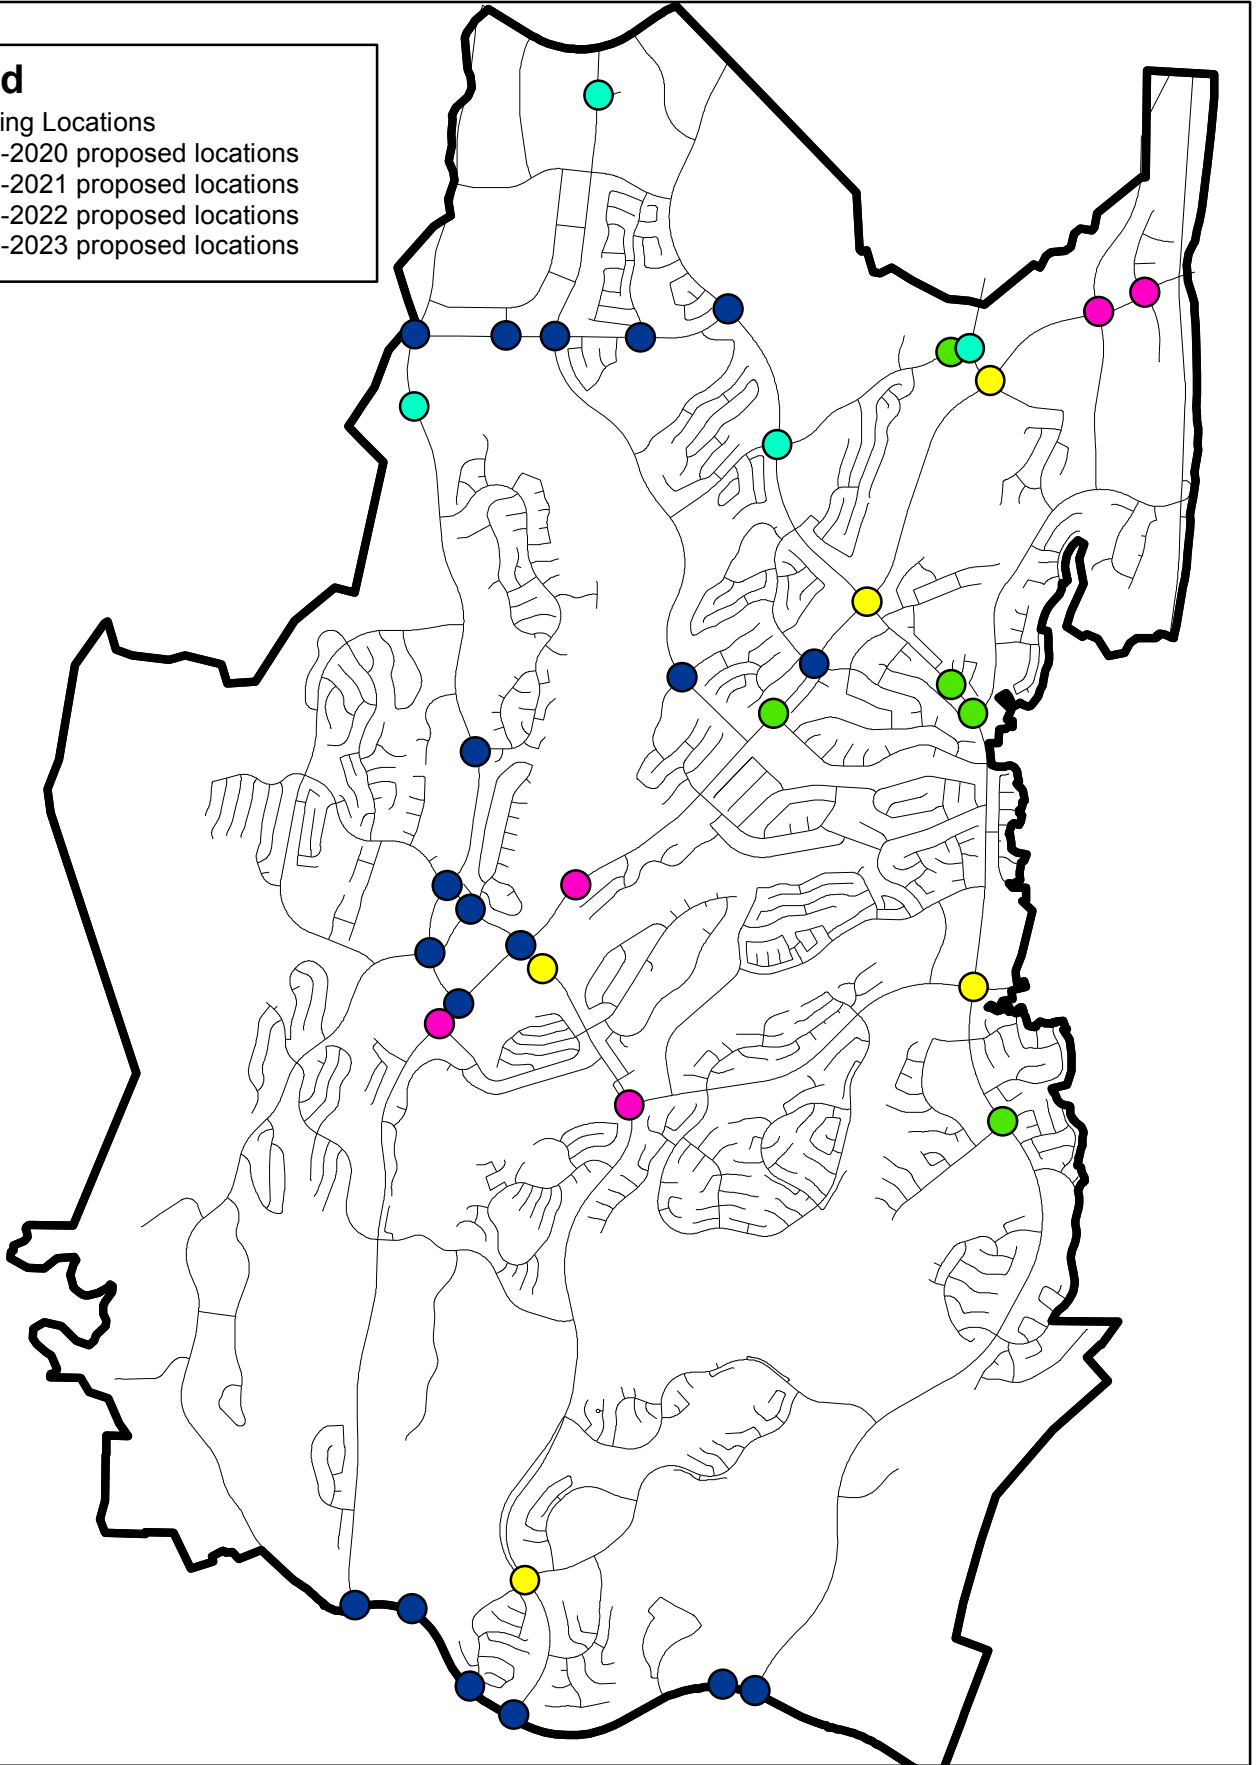

Legend

- Existing Locations
- 2019-2020 proposed locations
- 2020-2021 proposed locations
- 2021-2022 proposed locations
- 2022-2023 proposed locations

Accessible Pedestrian Signals

City of Laguna Niguel