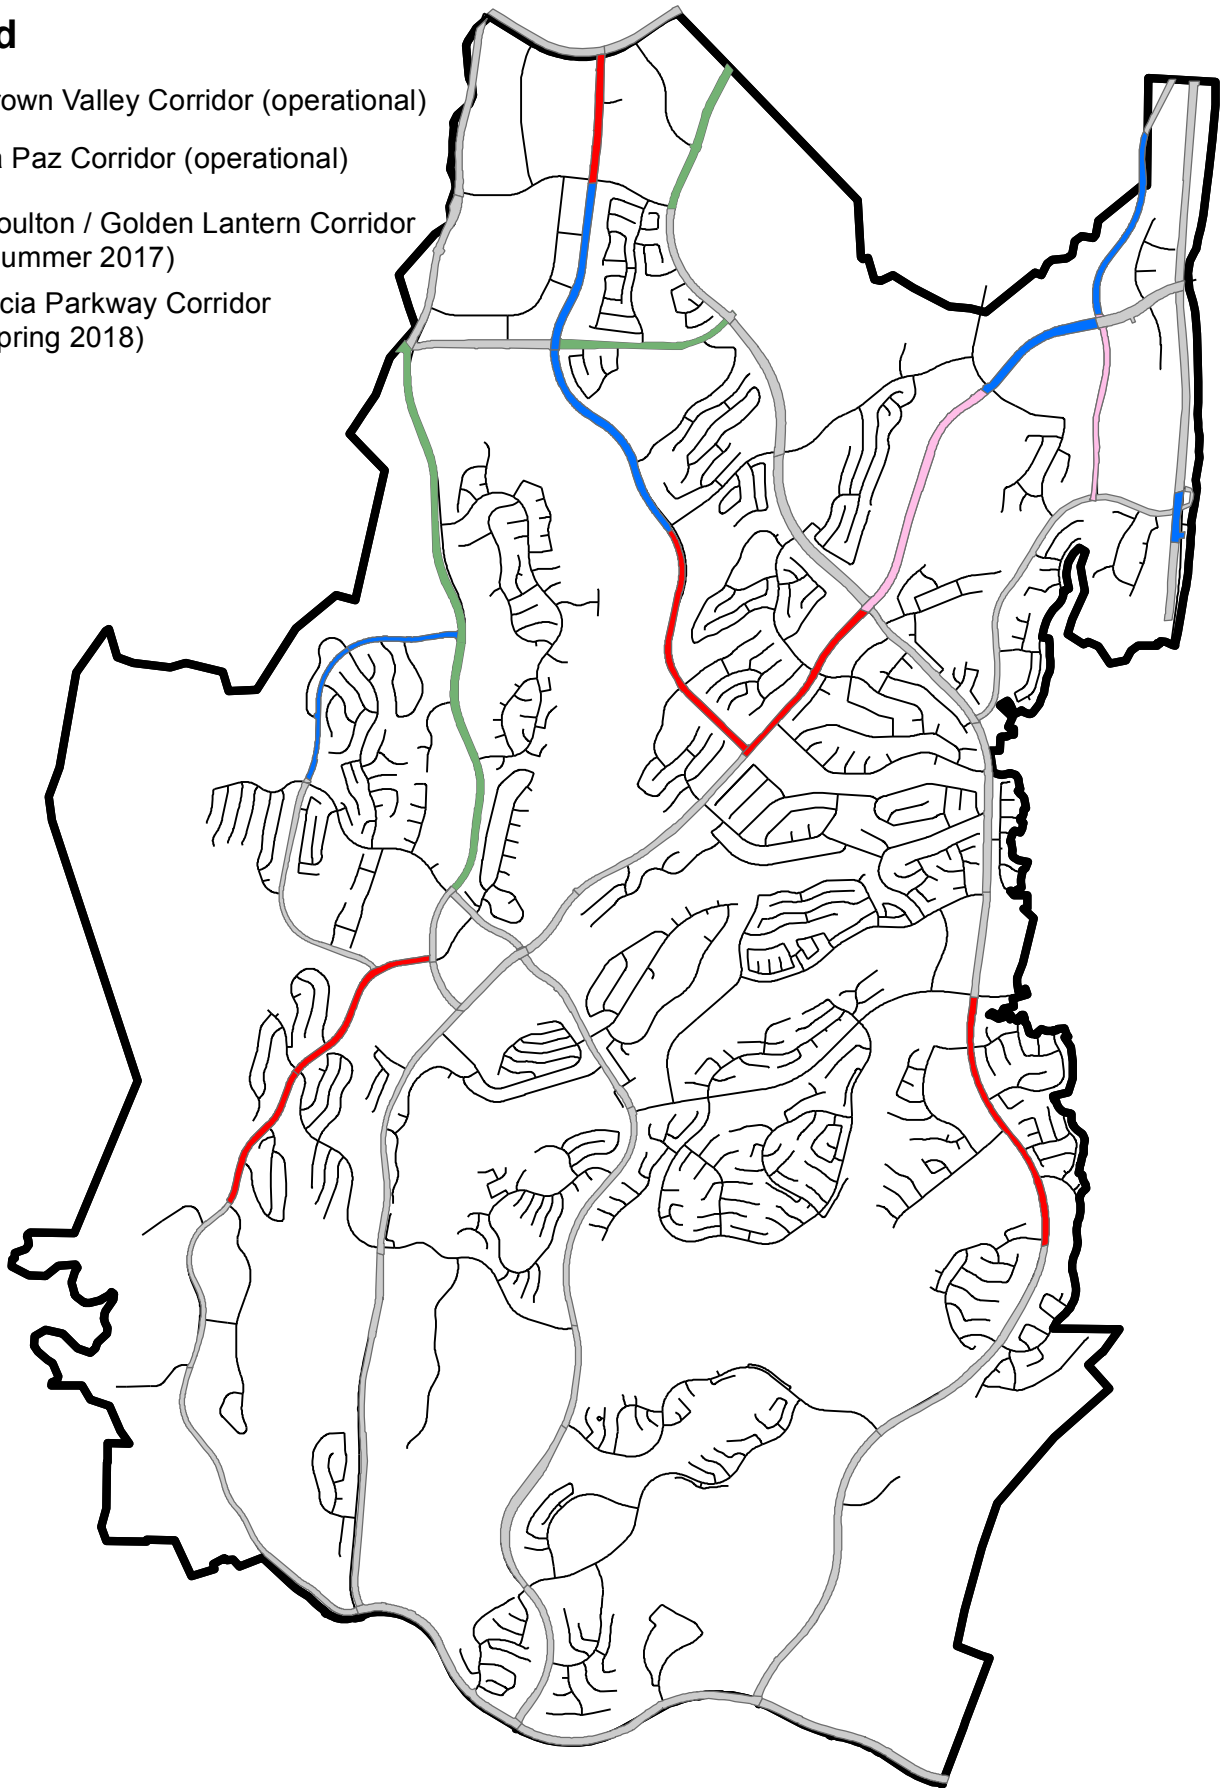

# Legend

-  Crown Valley Corridor (operational)
-  La Paz Corridor (operational)
-  Moulton / Golden Lantern Corridor (Summer 2017)
-  Alicia Parkway Corridor (Spring 2018)

## Regional Traffic Signal Synchronization Projects (RTSSP)

City of Laguna Niguel