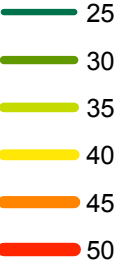

SPEED
LIMIT
(MPH)

NOTE: ALL RESIDENTIAL STREETS
ARE 25 MPH (PRIMA FACIE)

Speed Limits

June 2018

City of Laguna Niguel