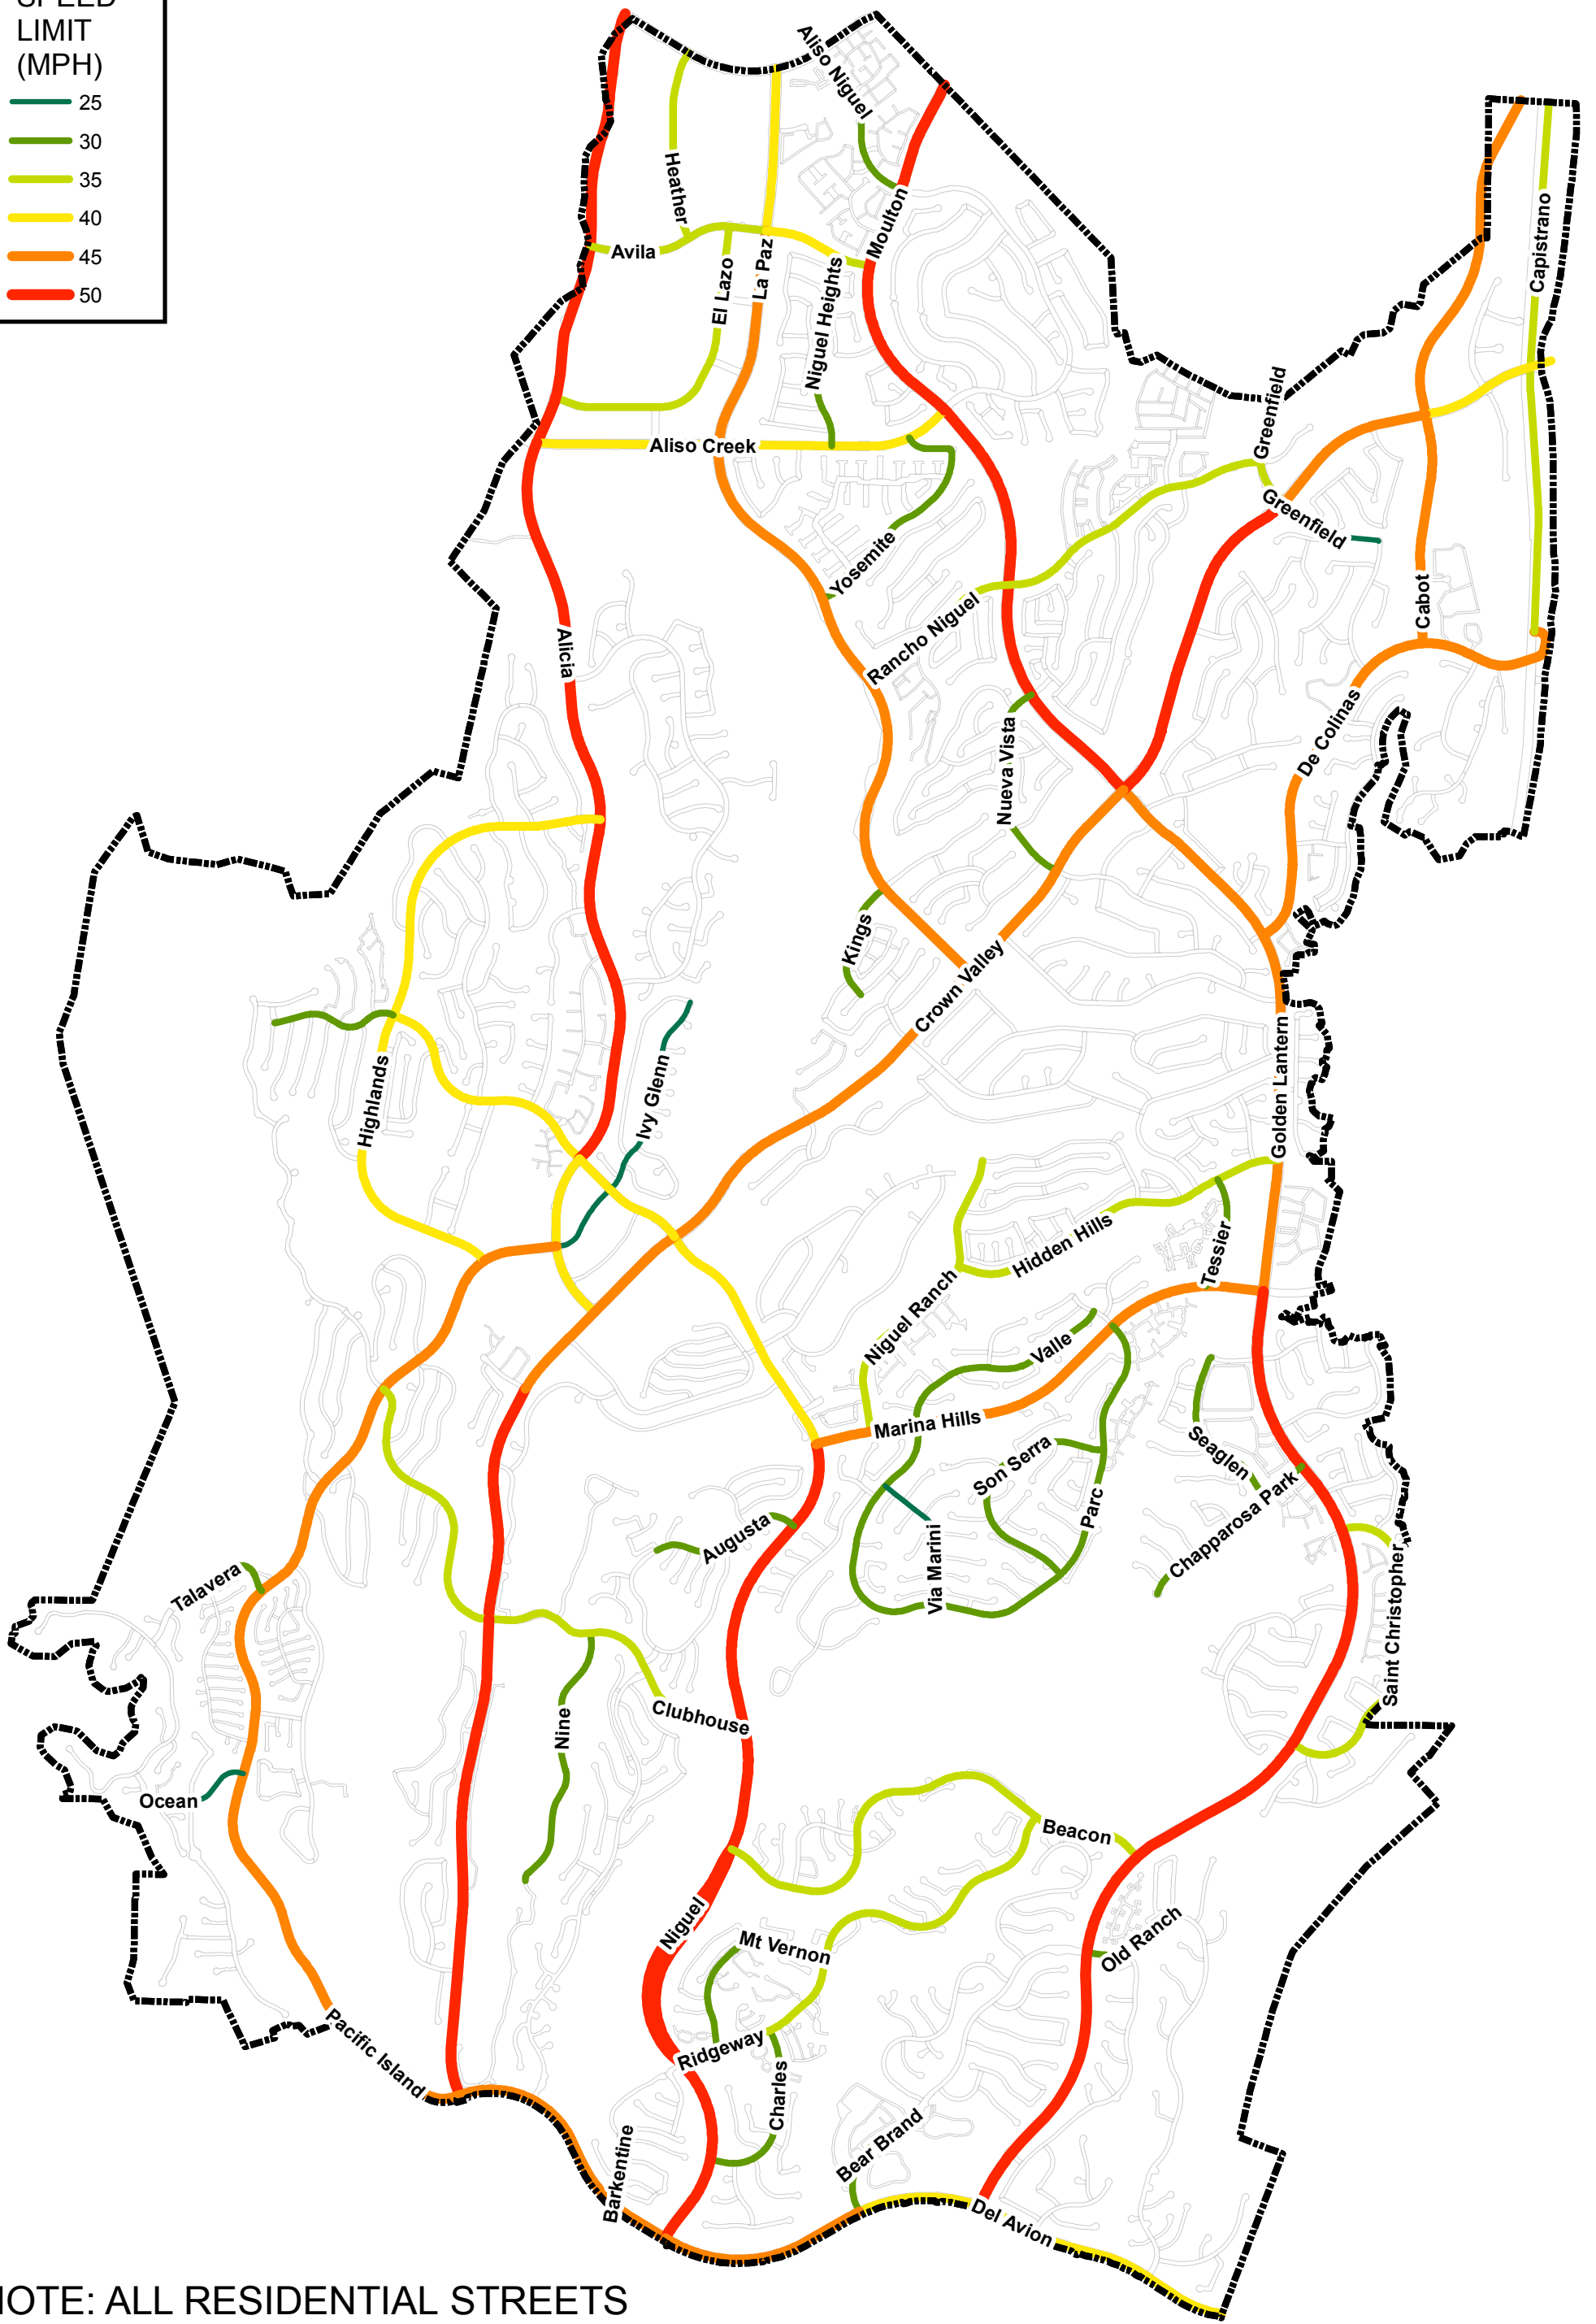

SPEED
LIMIT
(MPH)

NOTE: ALL RESIDENTIAL STREETS
ARE 25 MPH (PRIMA FACIE)

Speed Limits

June 2018

City of Laguna Niguel