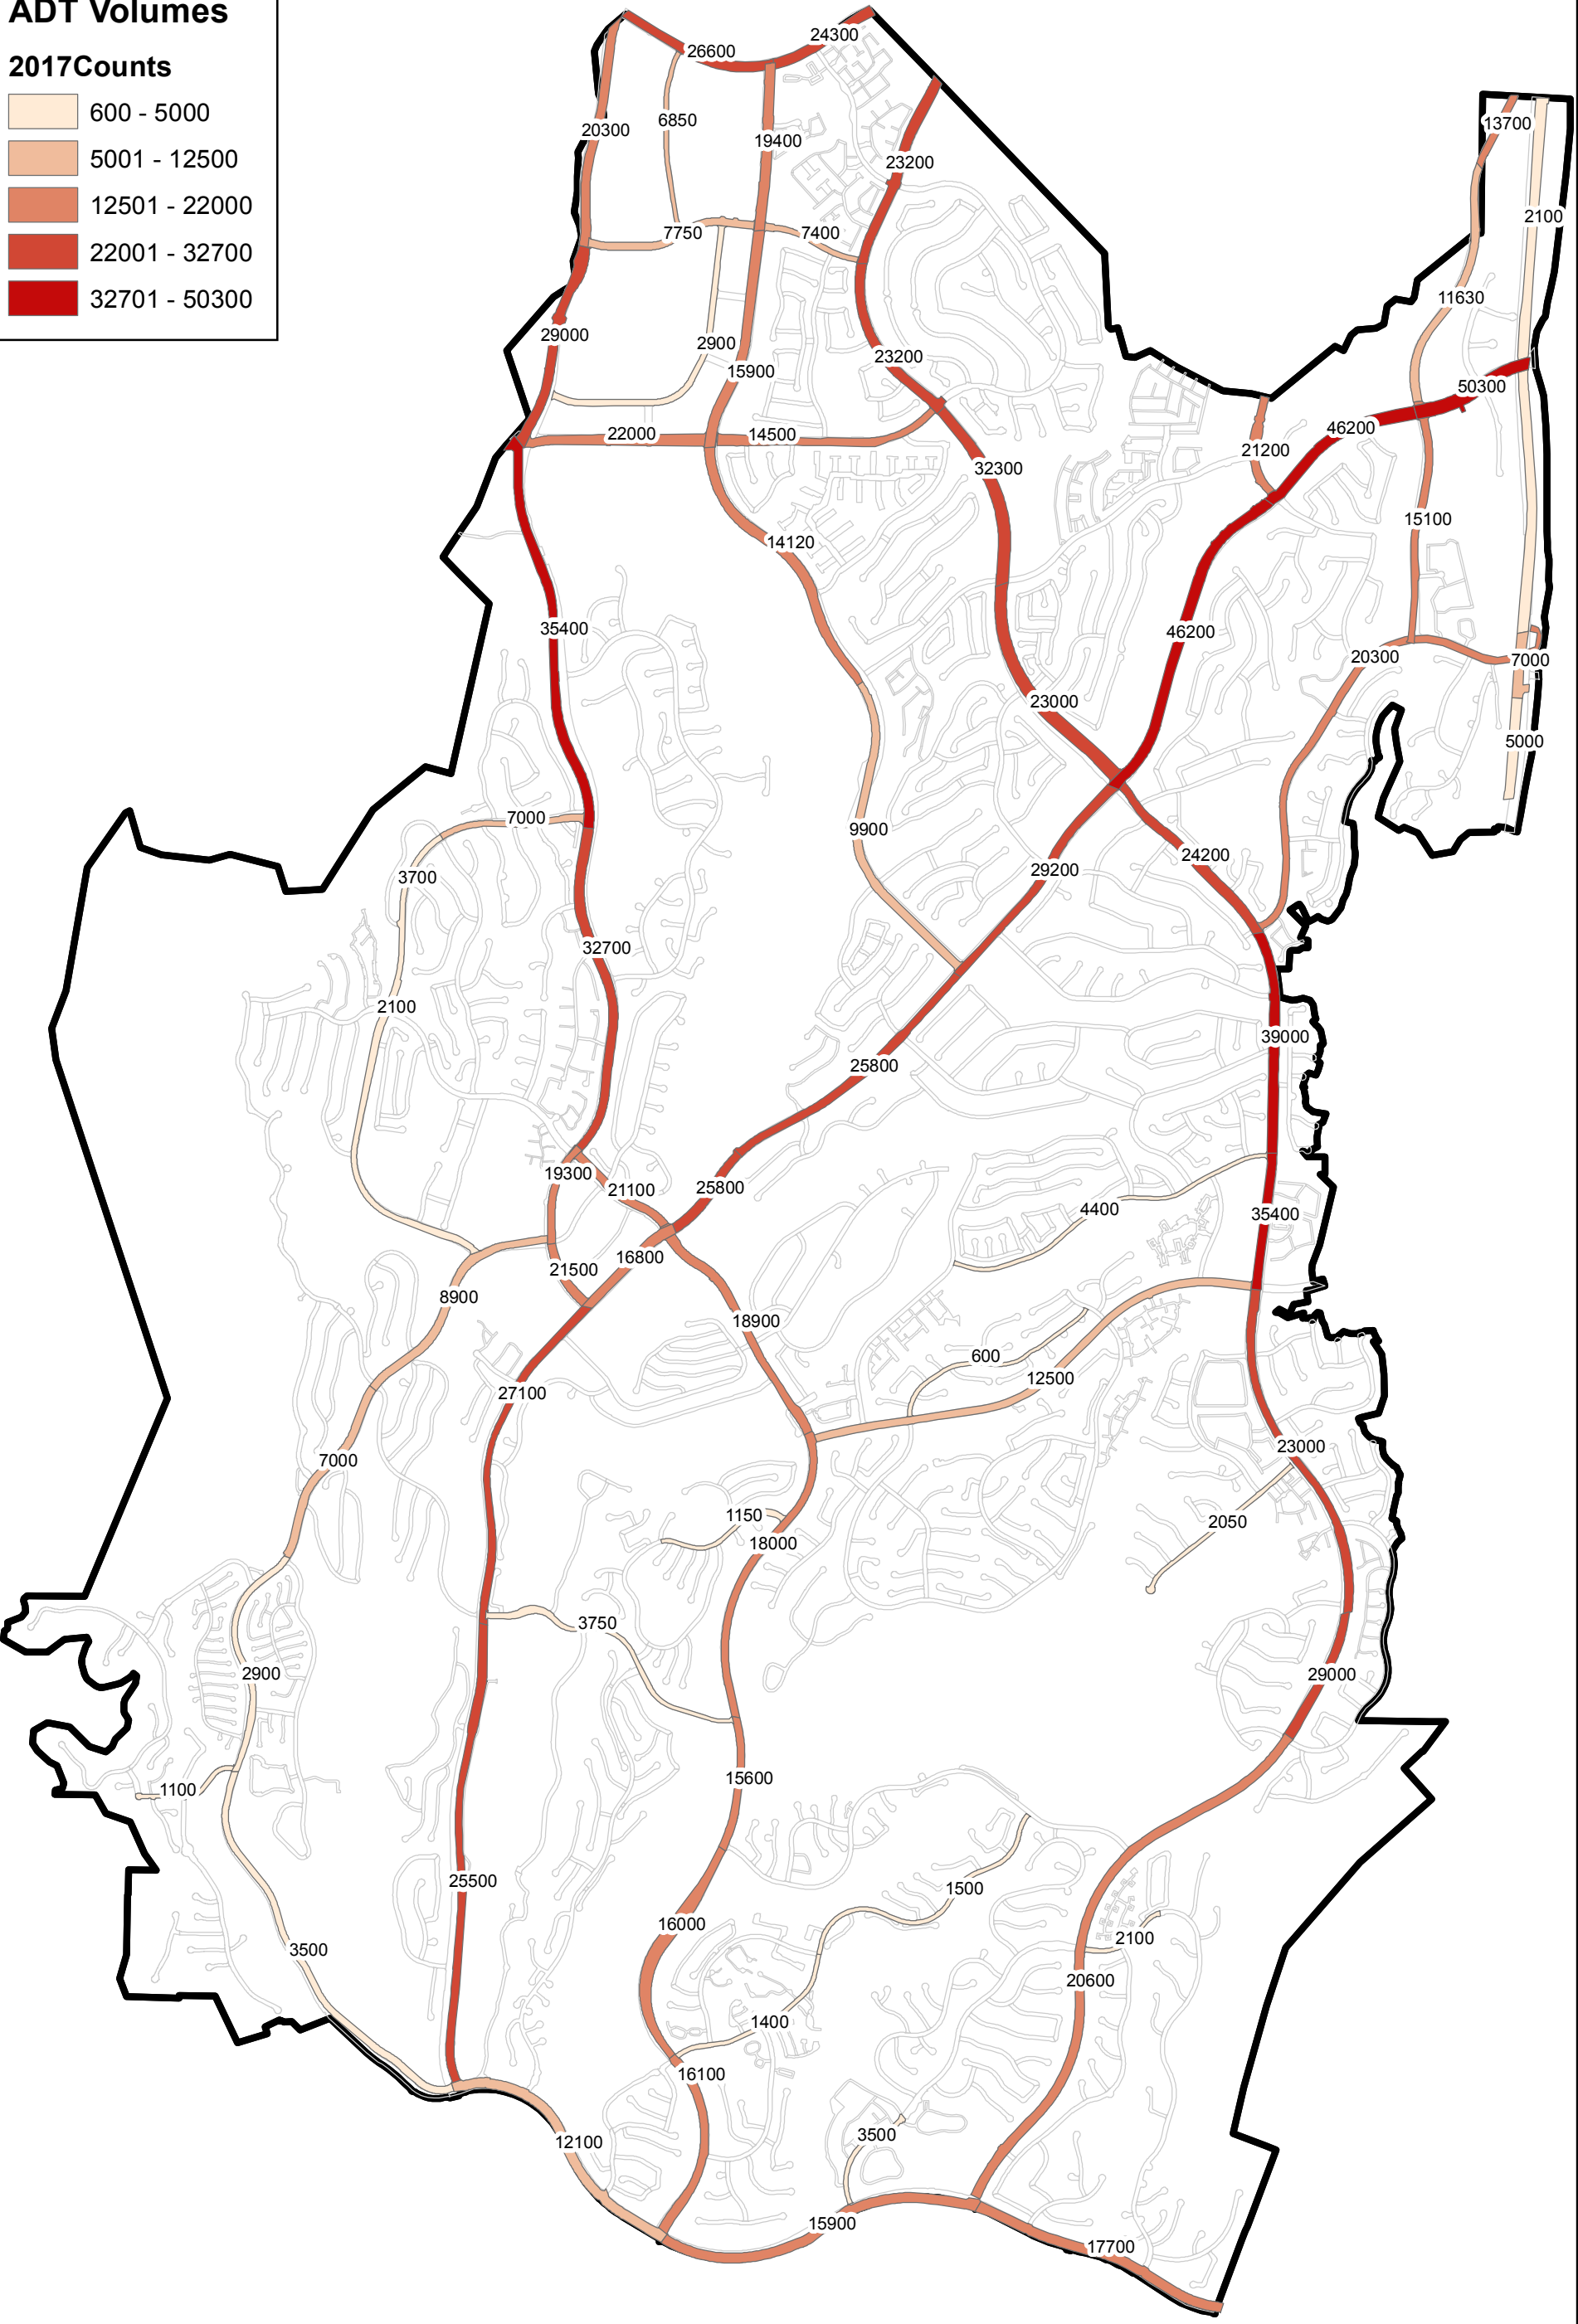

ADT Volumes

2017 Counts

24 hour weekday counts
 (The counts shown are the total volume in both directions)

Average Daily Traffic Counts for 2017