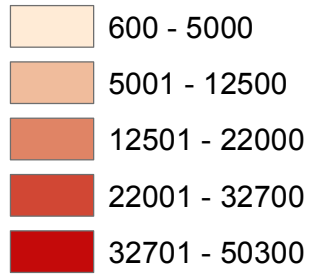

ADT Volumes

2017 Counts

24 hour weekday counts
 (The counts shown are the total volume in both directions)

Average Daily Traffic Counts for 2017