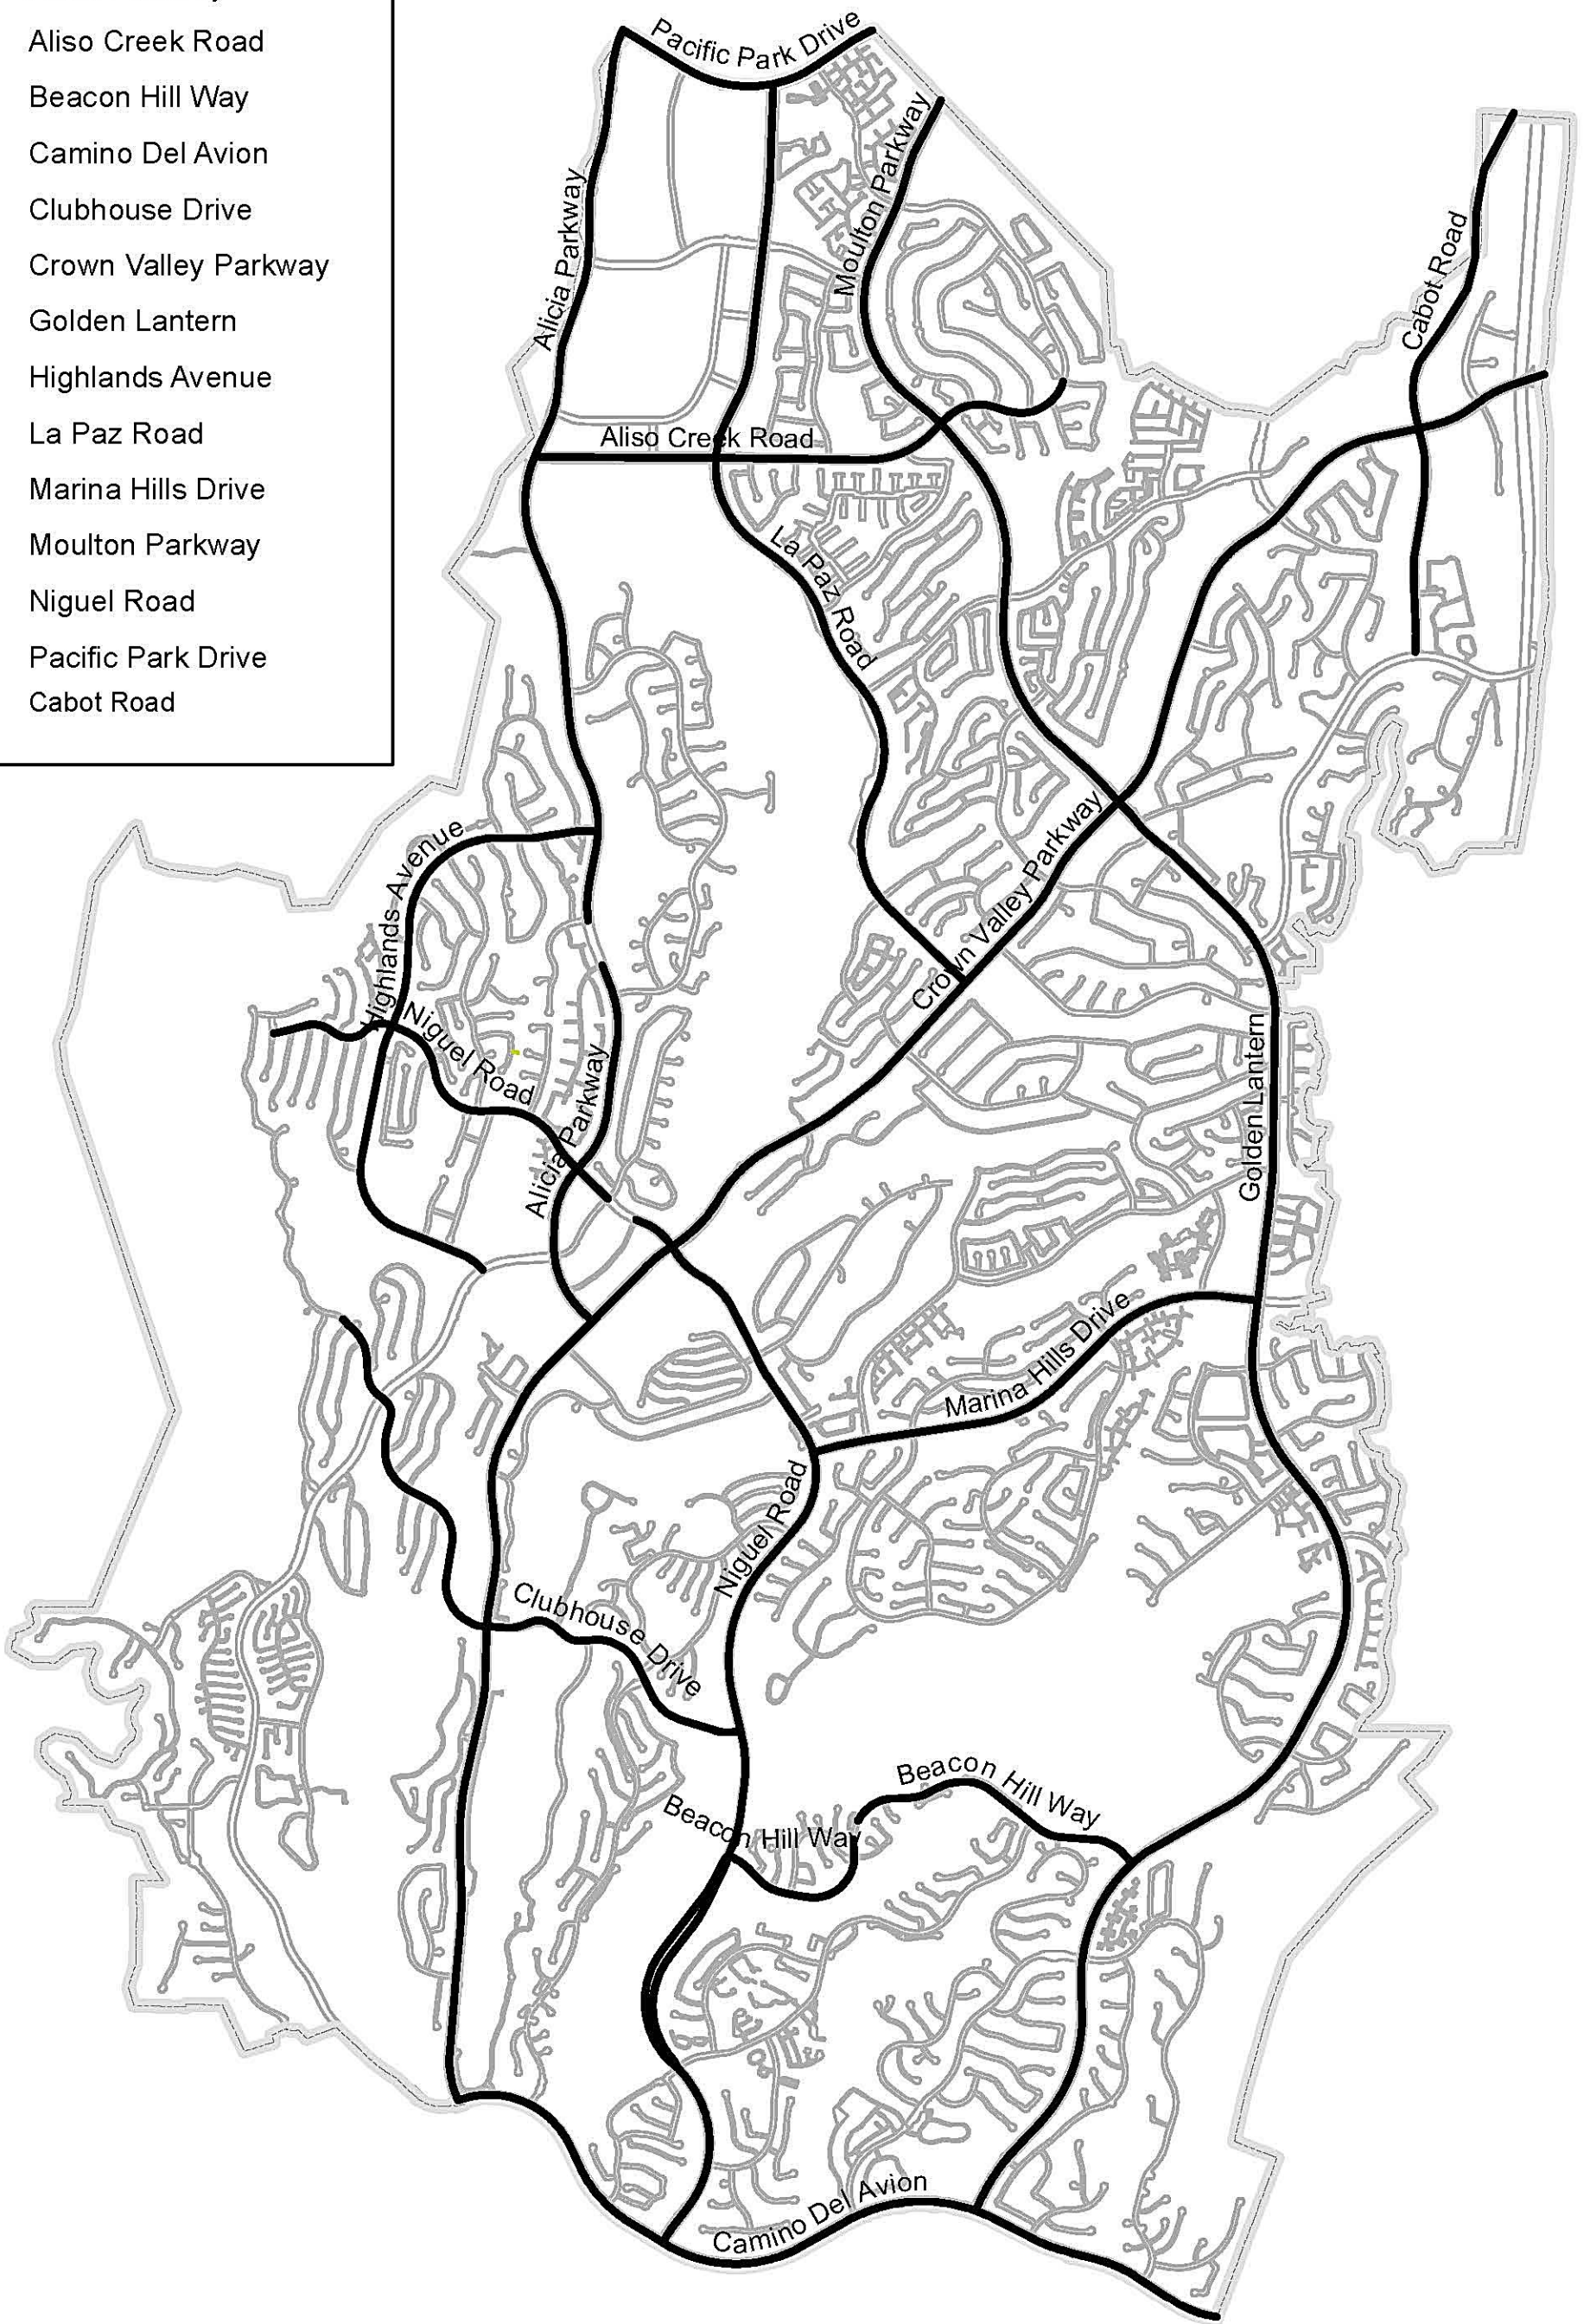

STREET NAME

- Alicia Parkway
- Aliso Creek Road
- Beacon Hill Way
- Camino Del Avion
- Clubhouse Drive
- Crown Valley Parkway
- Golden Lantern
- Highlands Avenue
- La Paz Road
- Marina Hills Drive
- Moulton Parkway
- Niguel Road
- Pacific Park Drive
- Cabot Road

UPDATED: OCTOBER 2016

AUTHORIZED TRUCK ROUTES

CITY OF LAGUNA NIGUEL