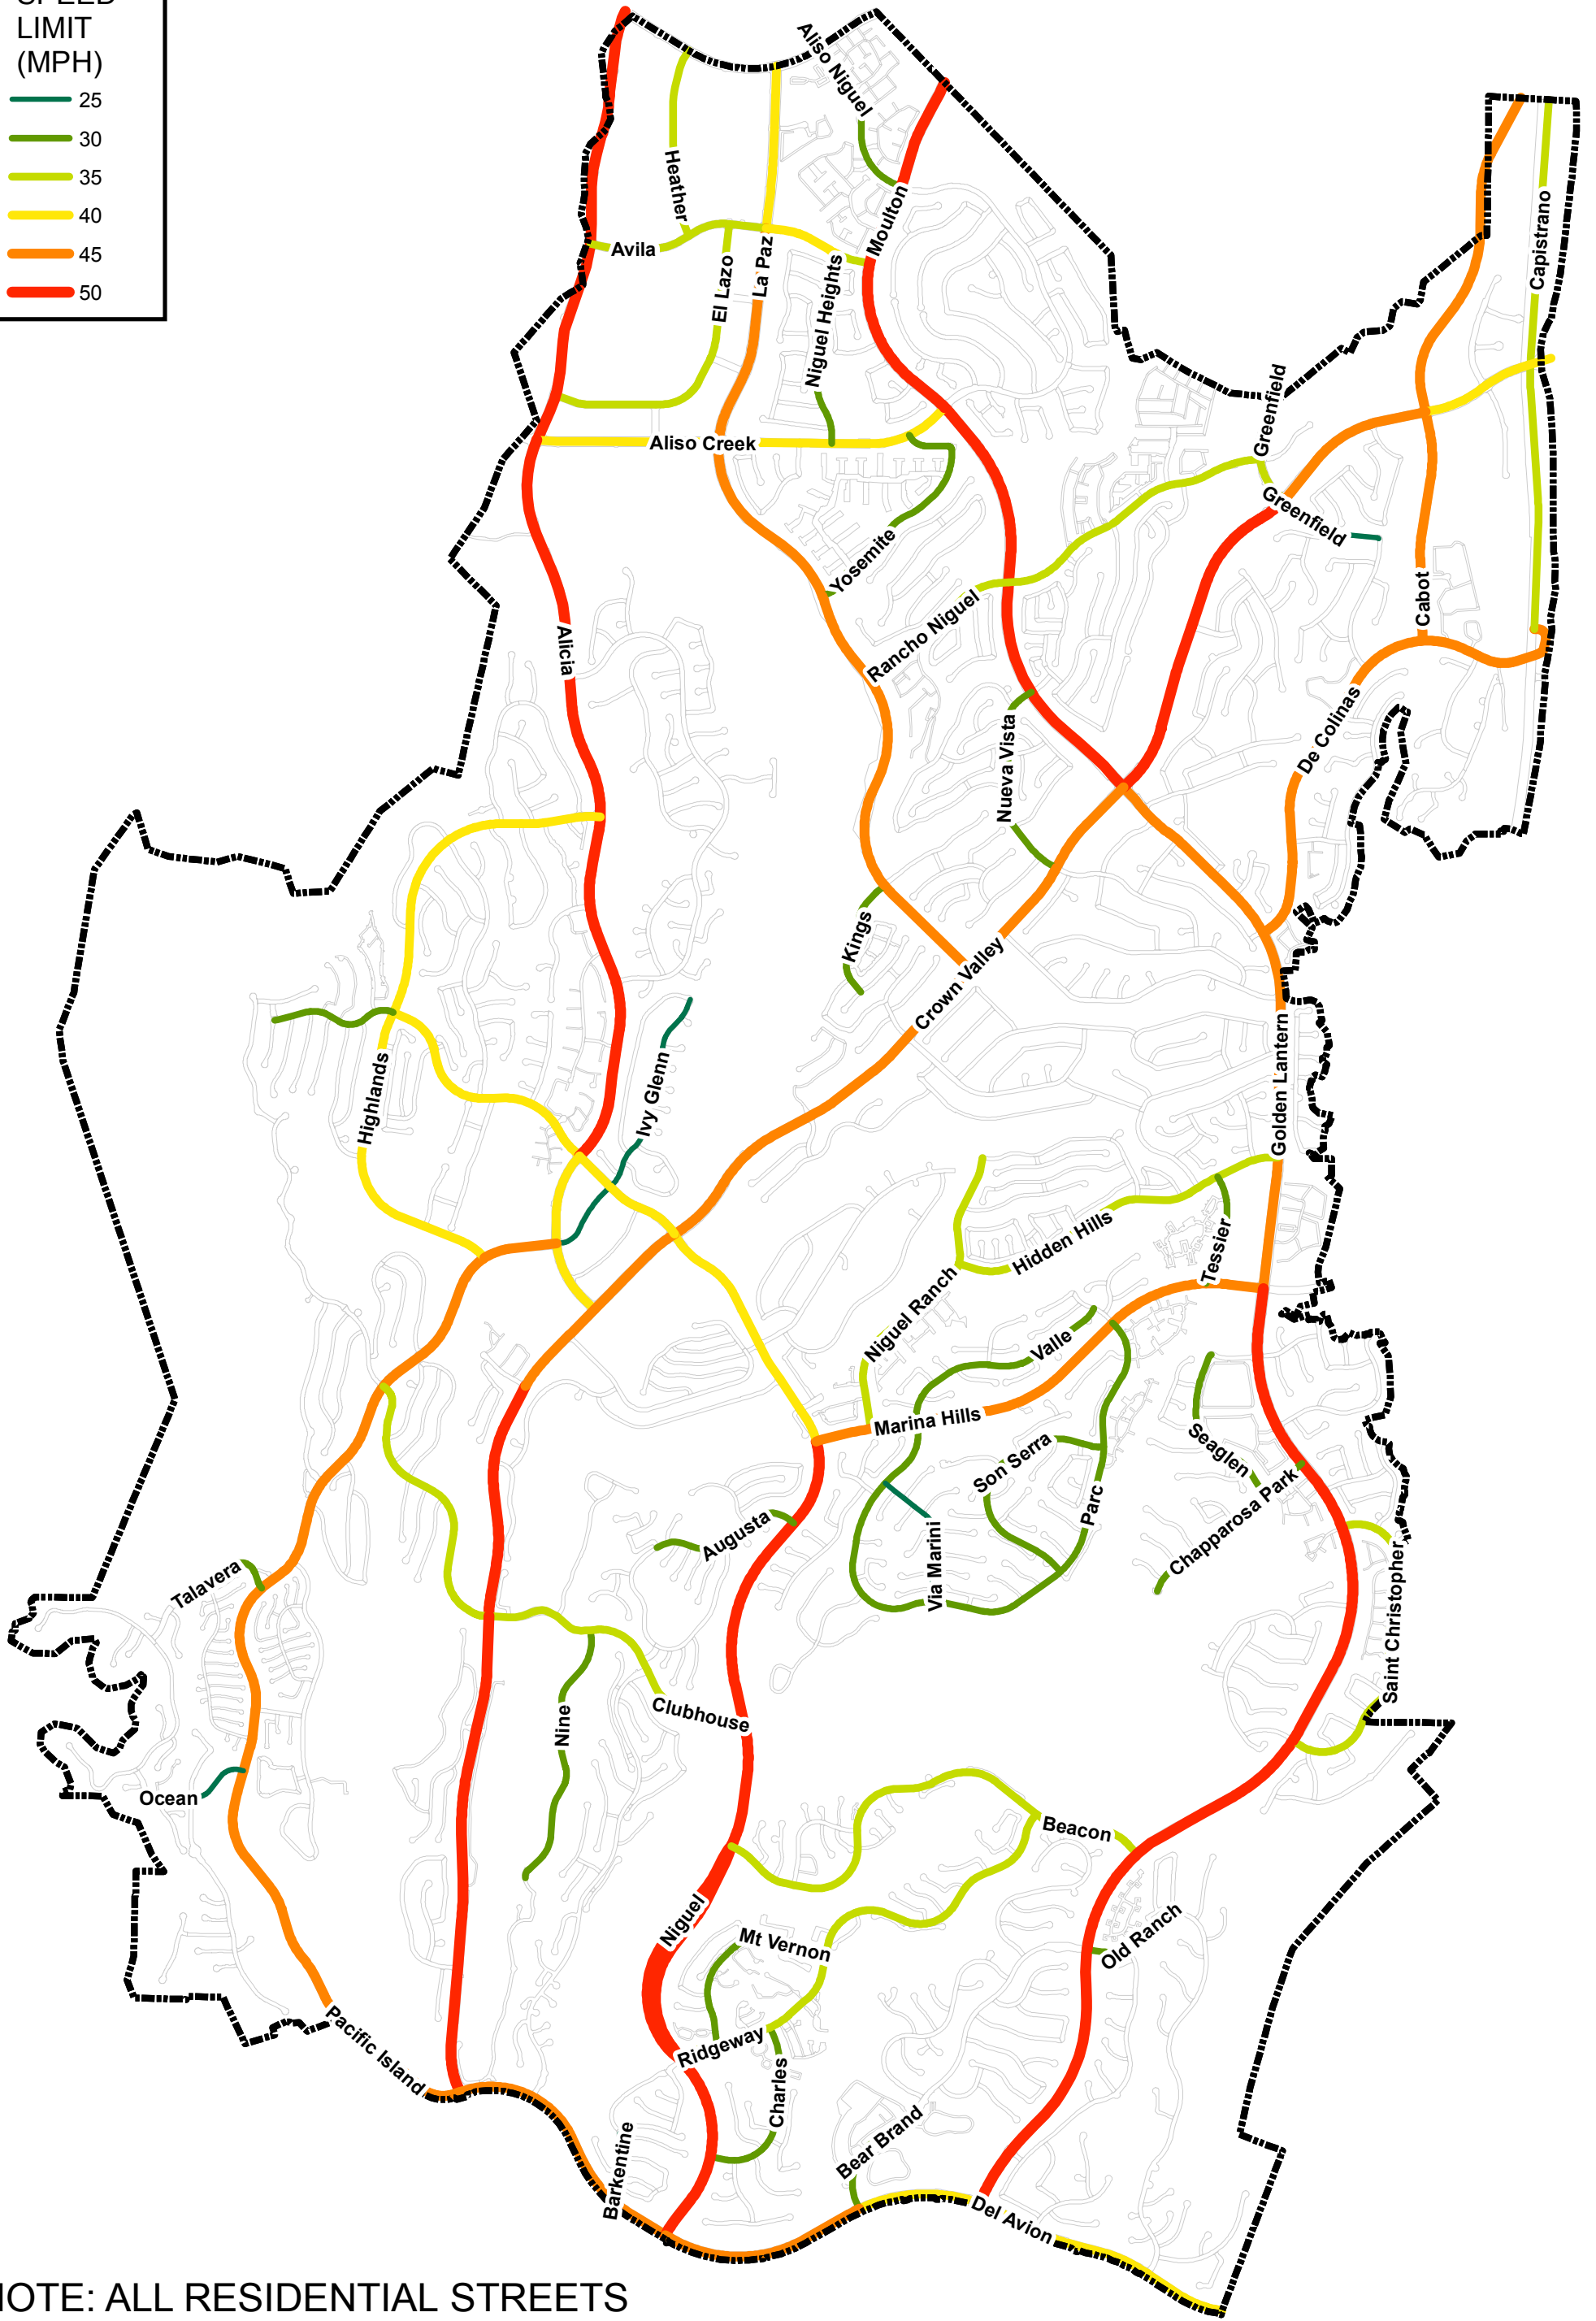

SPEED
LIMIT
(MPH)

- 25
- 30
- 35
- 40
- 45
- 50

NOTE: ALL RESIDENTIAL STREETS
ARE 25 MPH (PRIMA FACIE)

Speed Limits

City of Laguna Niguel