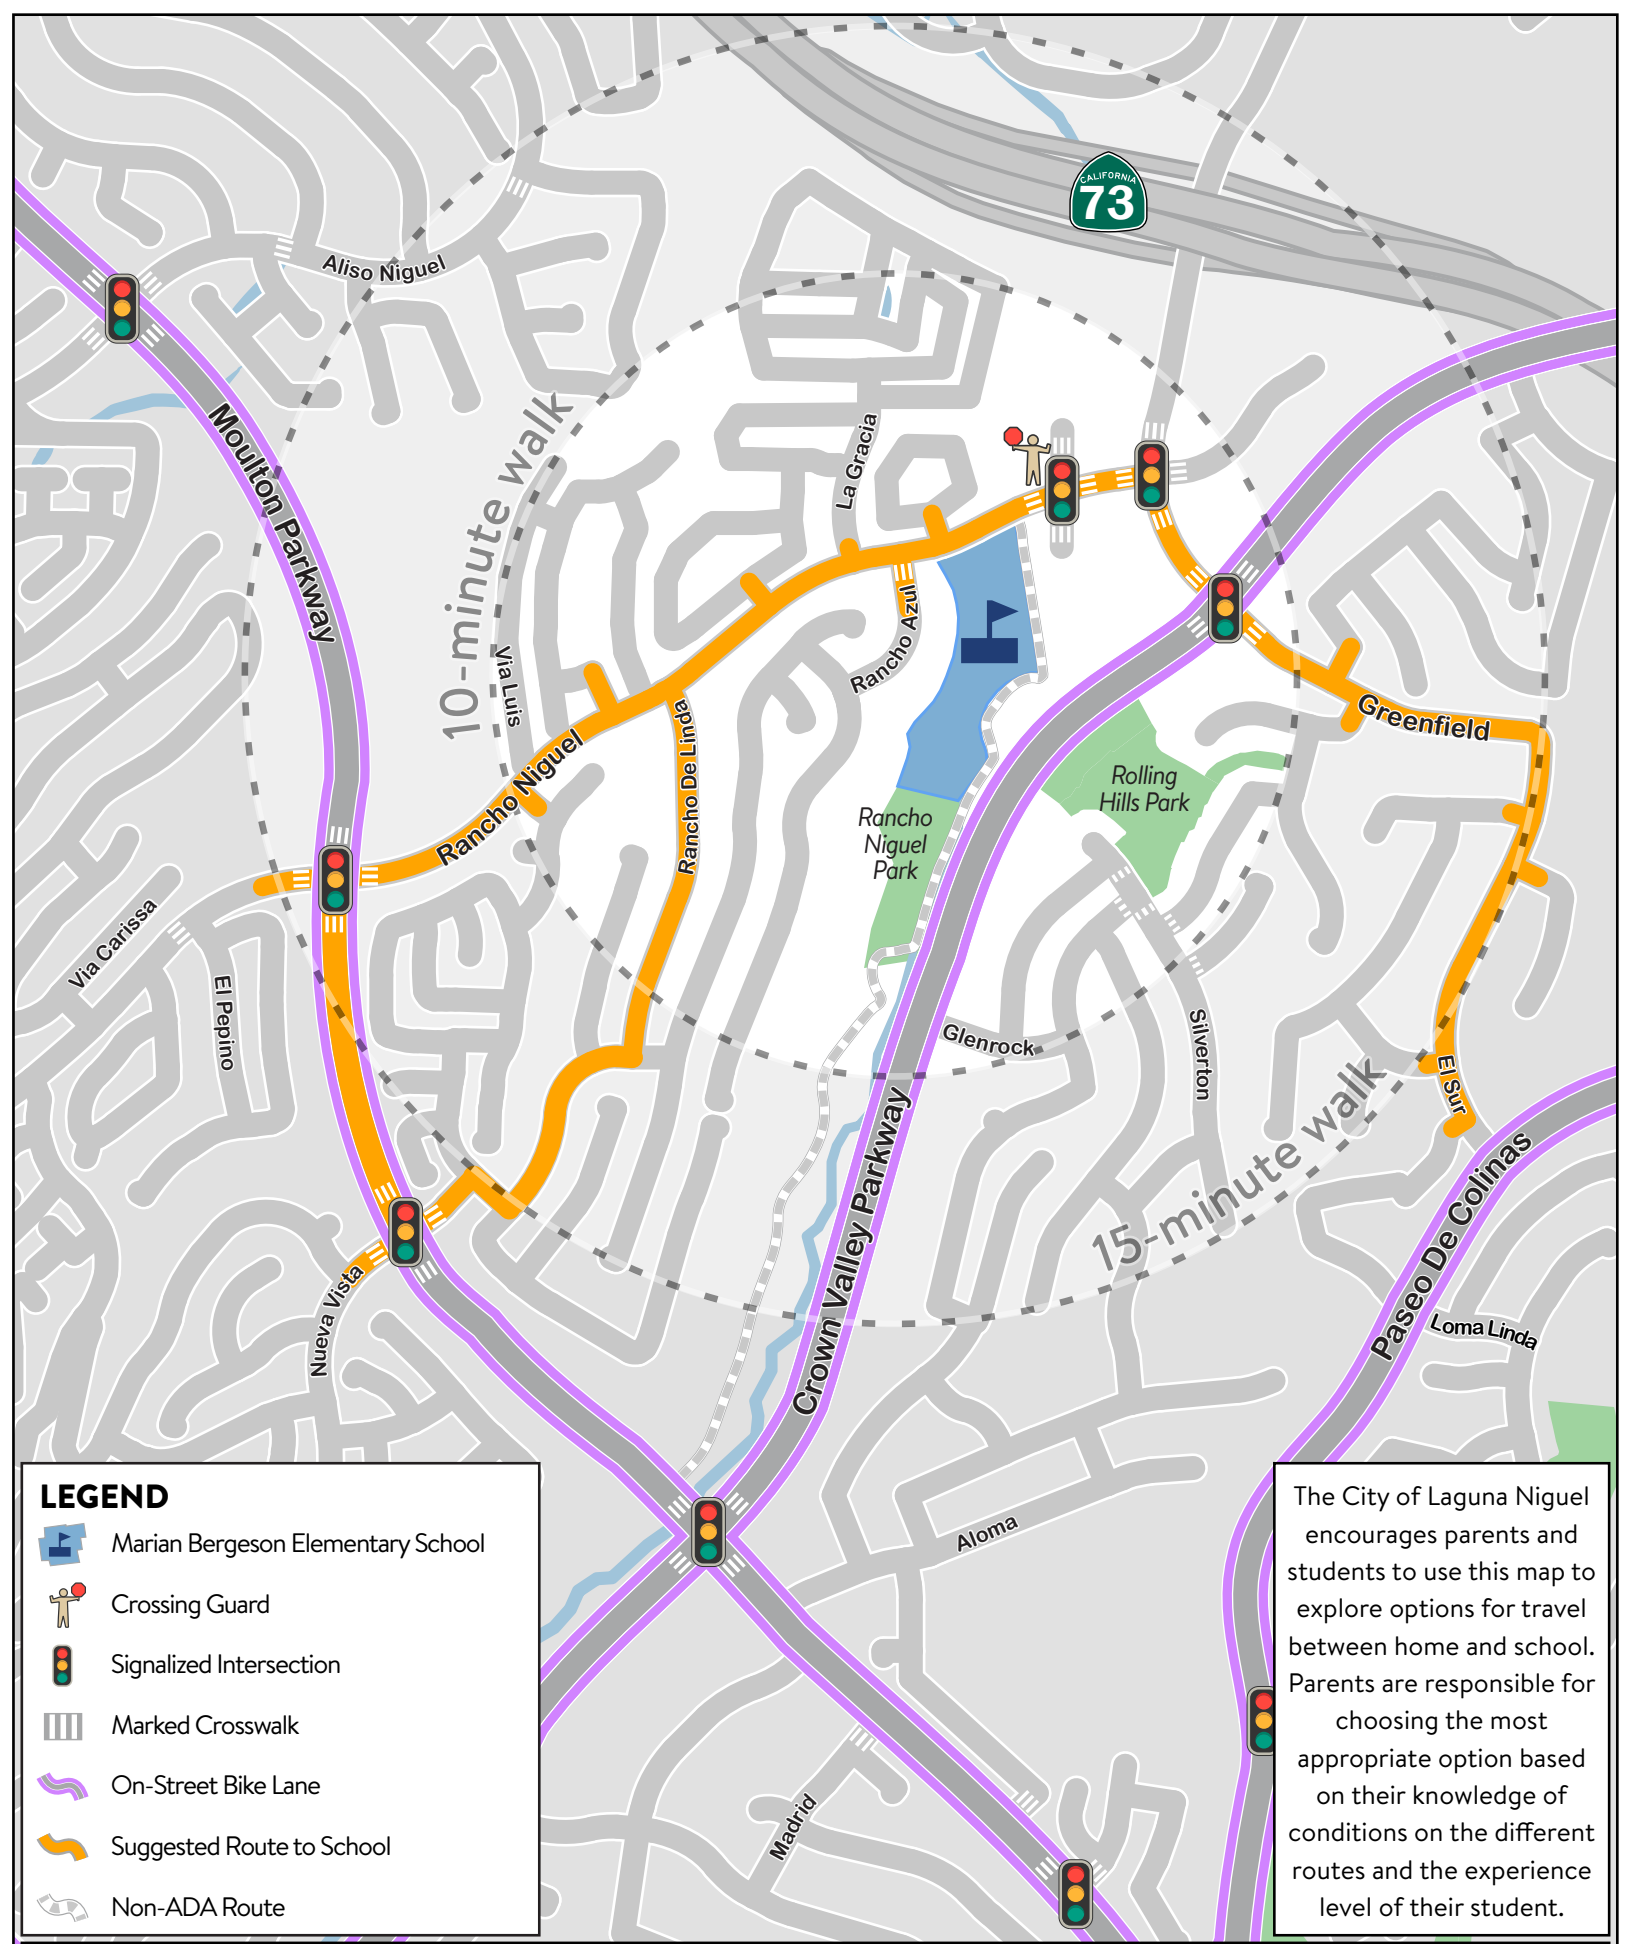

JOHN MALCOM ELEMENTARY SCHOOL
Suggested Walking & Bicycling Routes

LEGEND

-  Laguna Niguel Elementary School
-  Crossing Guard
-  Signalized Intersection
-  All Way Stop Intersection
-  Marked Crosswalk
-  On-Street Bike Lane
-  Suggested Route to School

The City of Laguna Niguel encourages parents and students to use this map to explore options for travel between home and school. Parents are responsible for choosing the most appropriate option based on their knowledge of conditions on the different routes and the experience level of their student.

LAGUNA NIGUEL ELEMENTARY SCHOOL
Suggested Walking & Bicycling Routes

LEGEND

-  Marian Bergeson Elementary School
-  Crossing Guard
-  Signalized Intersection
-  Marked Crosswalk
-  On-Street Bike Lane
-  Suggested Route to School
-  Non-ADA Route

GEORGE WHITE ELEMENTARY SCHOOL
Suggested Walking & Bicycling Routes