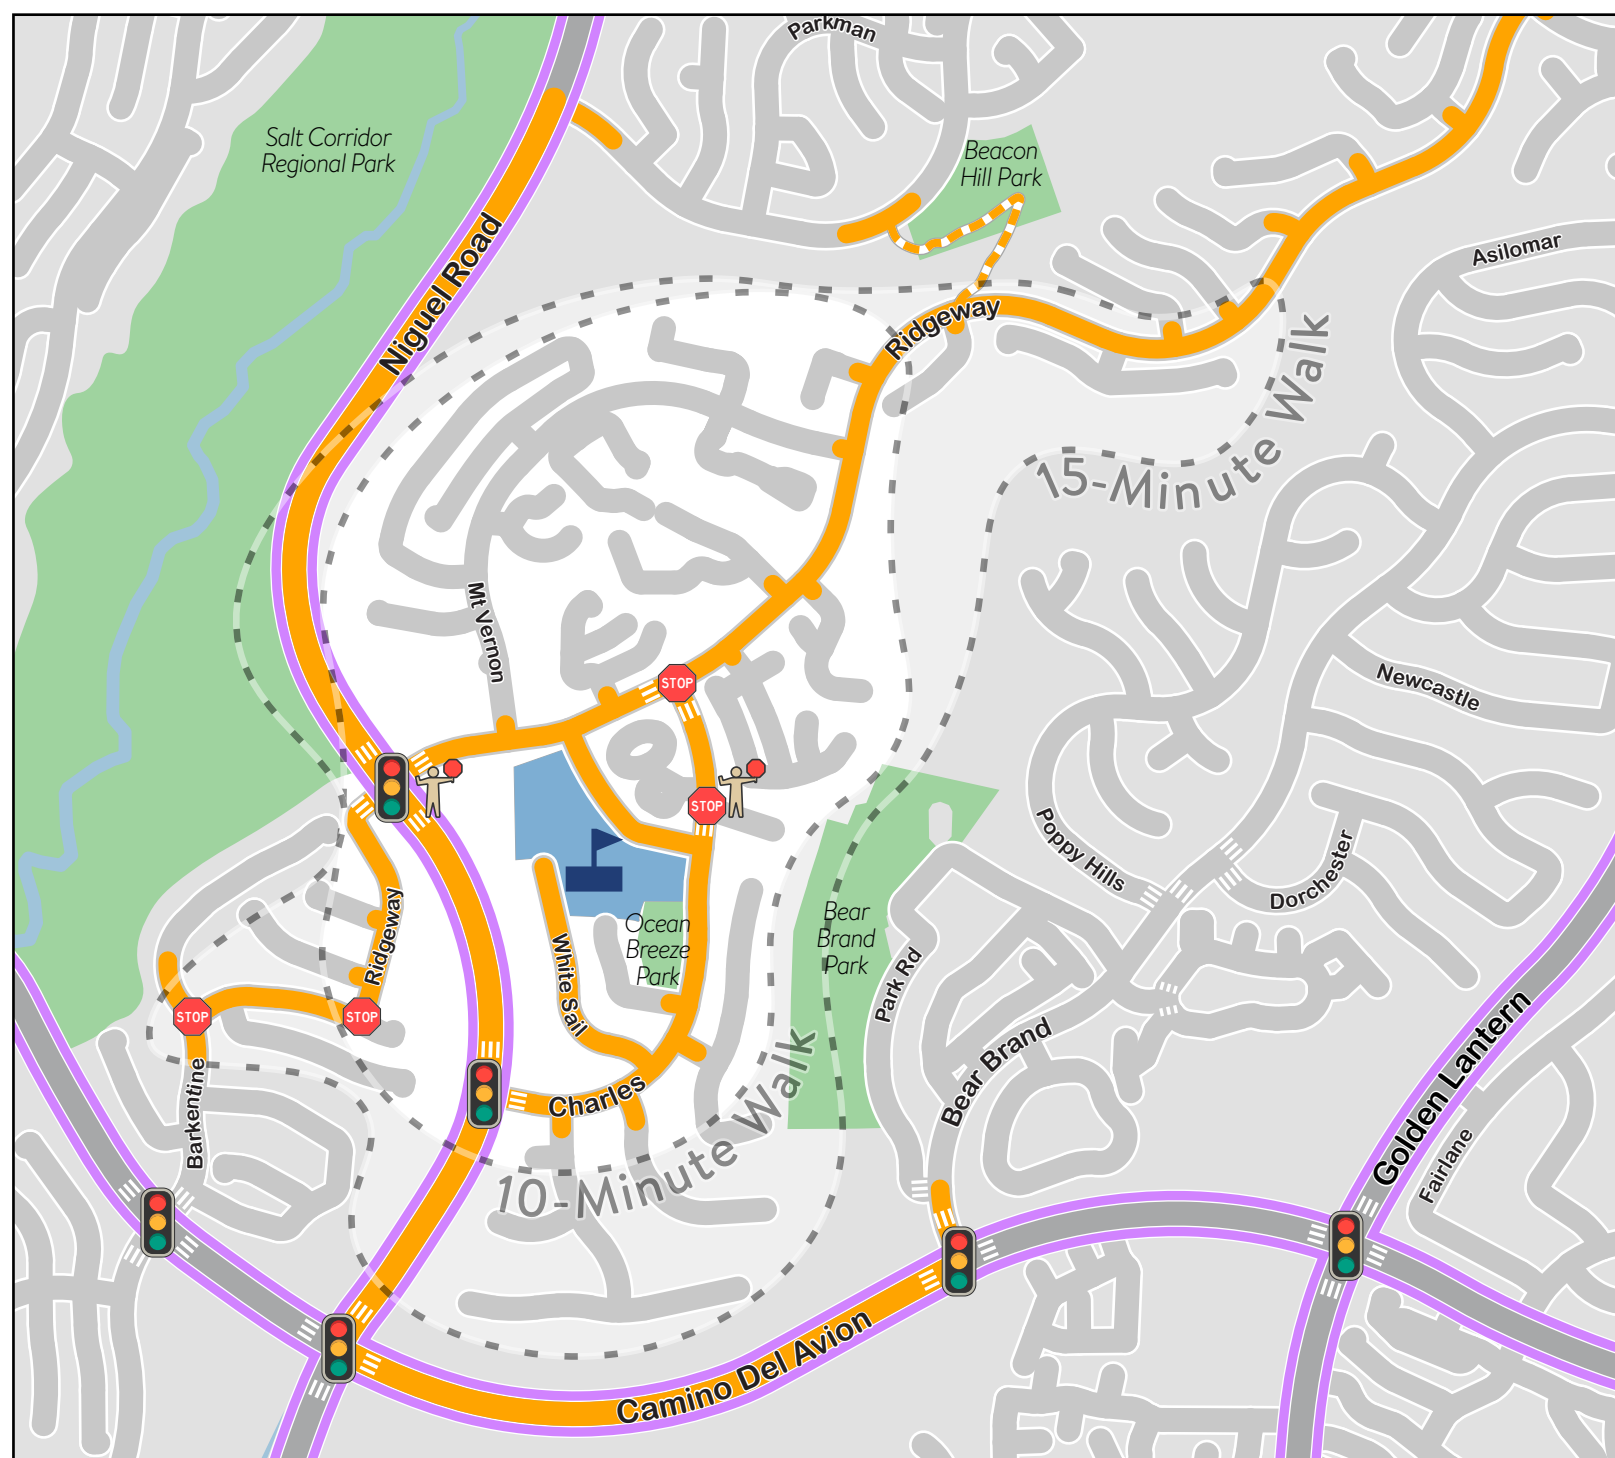

HIDDEN HILLS ELEMENTARY SCHOOL

Suggested Walking & Bicycling Routes

7/29/2021

LEGEND

-  John Malcom Elementary School
-  Crossing Guard
-  Signalized Intersection
-  All Way Stop Intersection
-  Marked Crosswalk
-  On-Street Bike Lane
-  Suggested Route to School
-  Suggested Route to School (Non-ADA)

The City of Laguna Niguel encourages parents and students to use this map to explore options for travel between home and school. Parents are responsible for choosing the most appropriate option based on their knowledge of conditions on the different routes and the experience level of their student.

Kite Hill

Thackeray

Pelican

Ana Maria

Seabird

Crown Valley Community Park

San Simeon

10-minute walk

GEORGE WHITE ELEMENTARY SCHOOL
Suggested Walking & Bicycling Routes