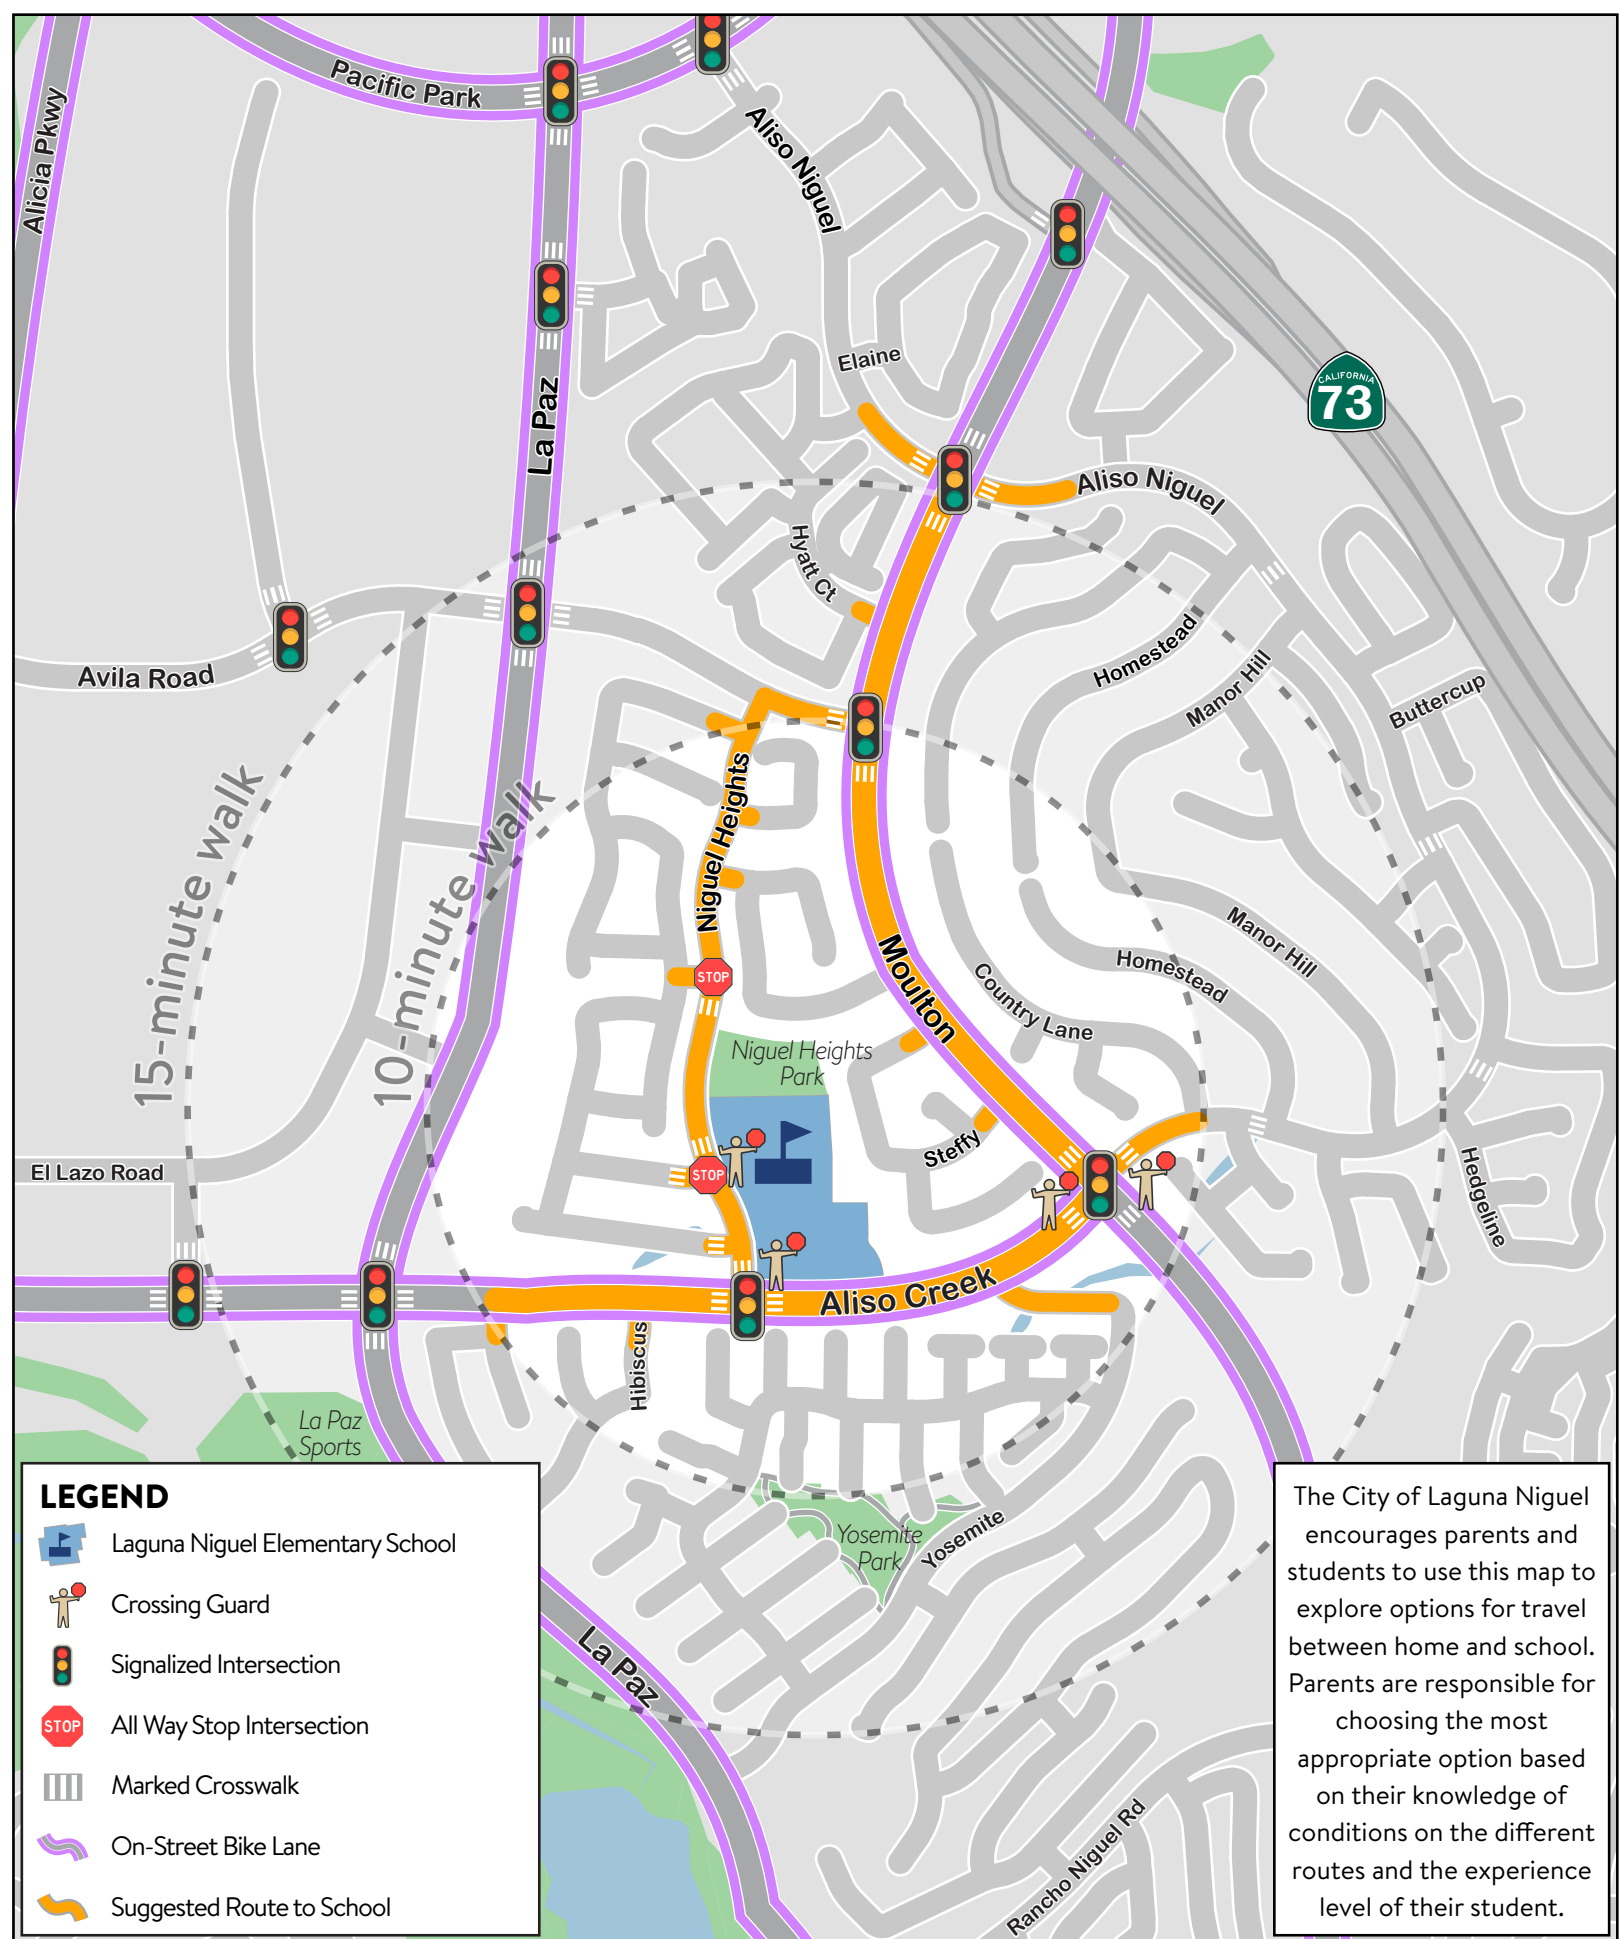

LEGEND

- Laguna Niguel Elementary School
- Crossing Guard
- Signalized Intersection
- All Way Stop Intersection
- Marked Crosswalk
- On-Street Bike Lane
- Suggested Route to School

The City of Laguna Niguel encourages parents and students to use this map to explore options for travel between home and school. Parents are responsible for choosing the most appropriate option based on their knowledge of conditions on the different routes and the experience level of their student.

LAGUNA NIGUEL ELEMENTARY SCHOOL
Suggested Walking & Bicycling Routes