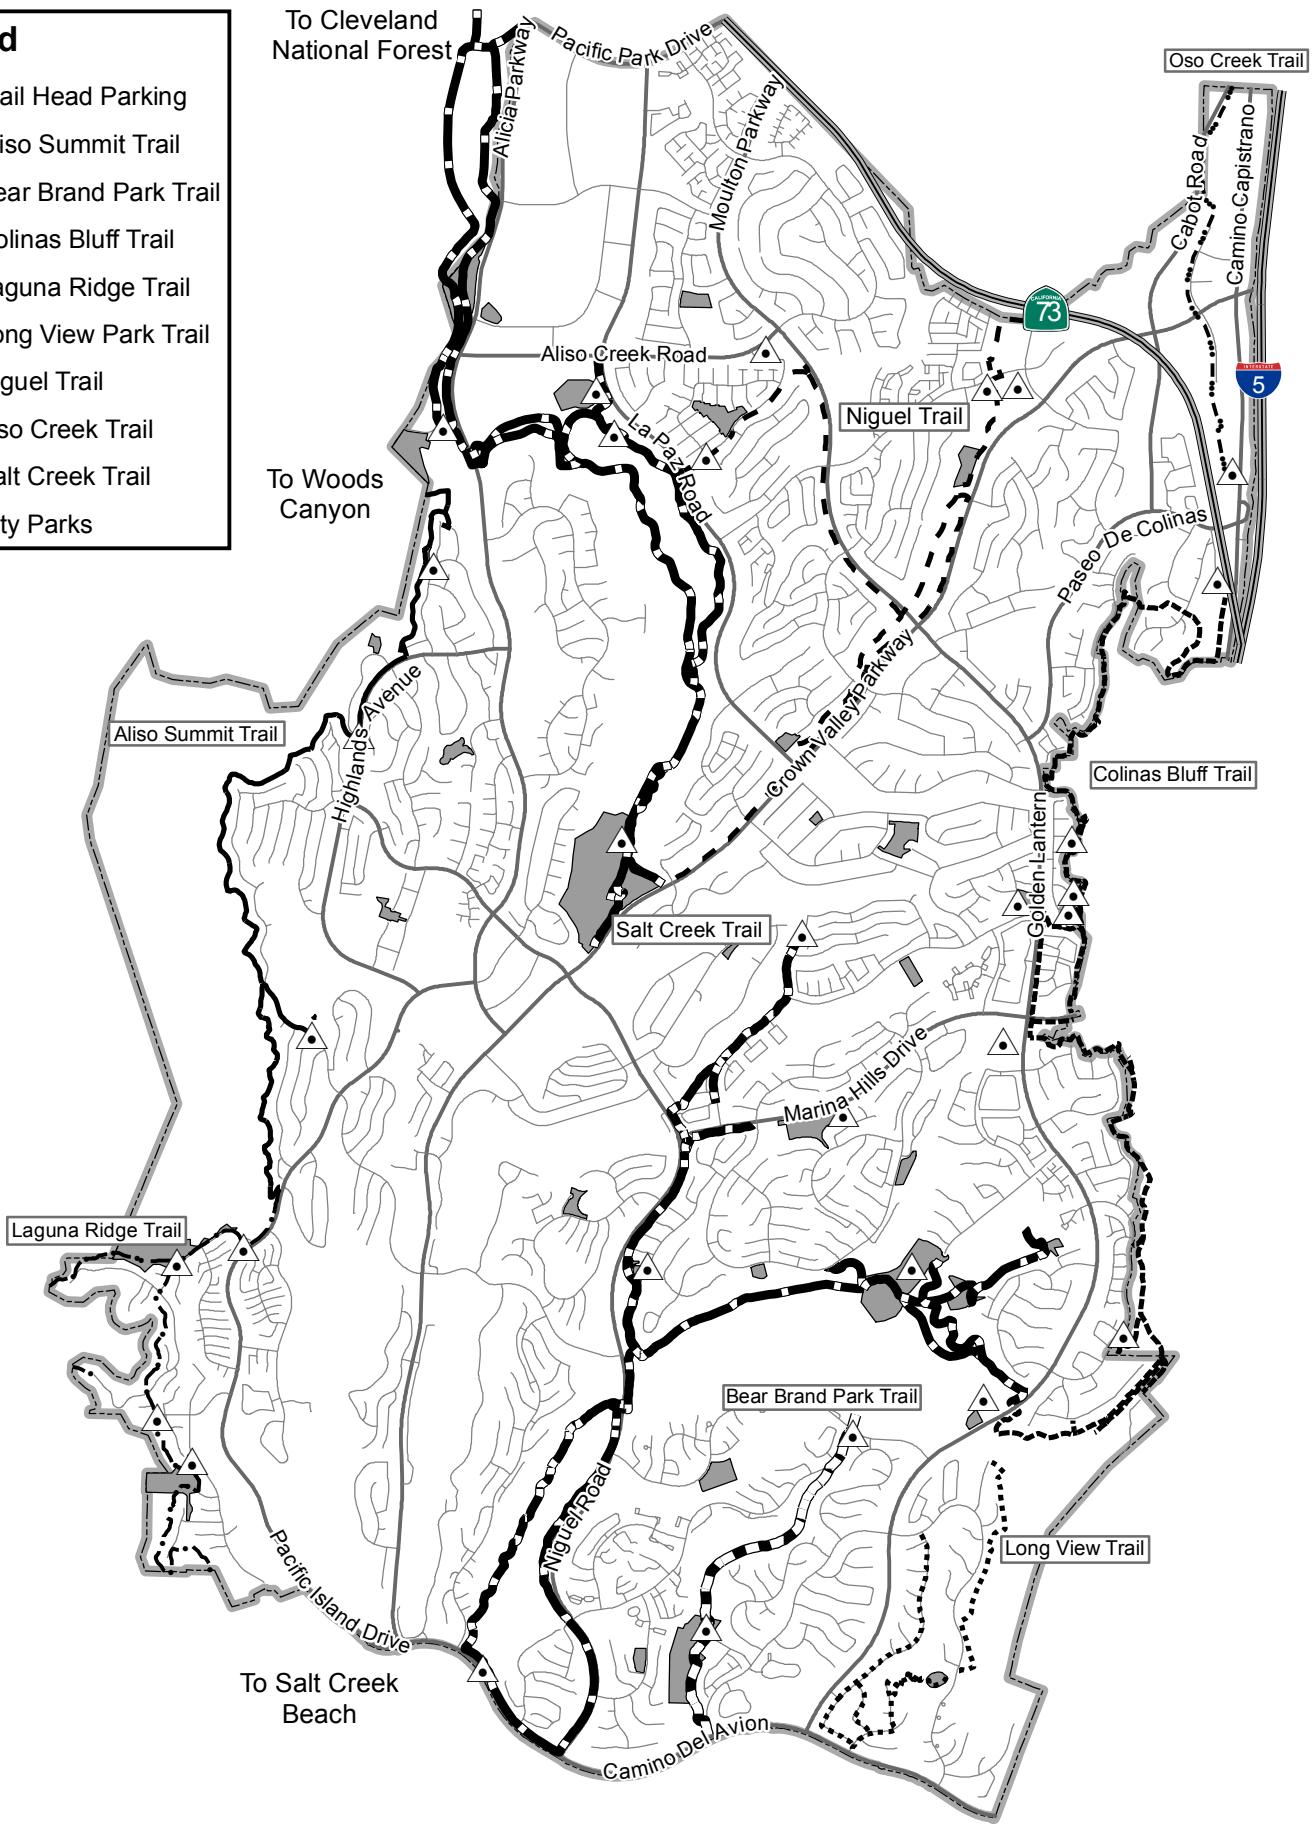

Legend

-  Trail Head Parking
-  Aliso Summit Trail
-  Bear Brand Park Trail
-  Colinas Bluff Trail
-  Laguna Ridge Trail
-  Long View Park Trail
-  Niguel Trail
-  Oso Creek Trail
-  Salt Creek Trail
-  City Parks

0 0.25 0.5 1 Miles

City of Laguna Niguel Trails

Detailed trail information is available at: www.cityoflagunaniguel.org/trails

Date: 03/02/2016