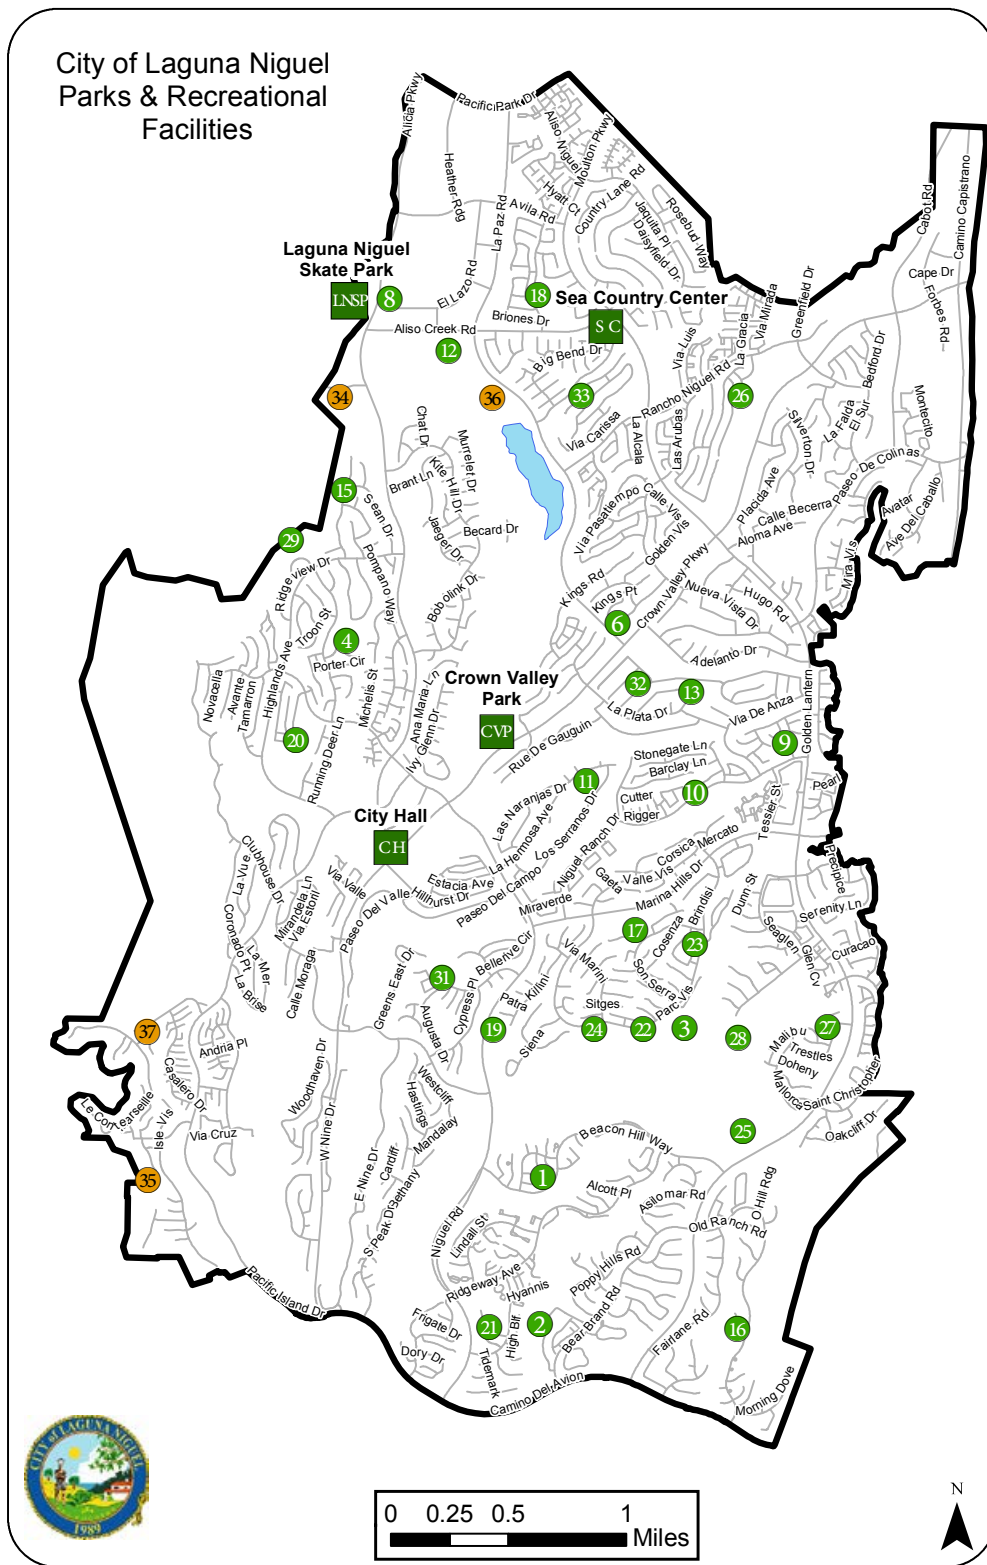

City of Laguna Niguel  
Parks & Recreational  
Facilities

- City Parks/  
Facilities:**
1. Beacon Hill Park
  2. Bear Brand Park
  3. Chapparosa Park
  4. Clipper Cove Park
  5. City Hall
  6. Crown Royale Park
  7. Crown Valley Park
  8. El Lazo Basketball Courts
  9. Hidden Hills Park
  10. Juaneno Park
  11. La Hermosa Park
  12. La Paz Sports Park
  13. La Plata Park
  14. Laguna Niguel Skate & Soccer Park
  15. Lilly Shapell park
  16. Long View Park
  17. Marina Hills Park
  18. Niguel Heights Park
  19. Niguel Road Park
  20. Niguel Woods Park
  21. Ocean Breeze Park
  22. Parc Vista Overlook Park
  23. Parc Vista Park
  24. Parc Vista View Park
  25. Pooch Park
  26. Rancho Niguel Park
  27. Redondo View Node Park
  28. Reef View Node Park
  29. Ridge View Park
  30. Sea Country Center
  31. Seminole Park
  32. Vista Plaza Park
  33. Yosemite Park
- County Parks:**
34. Aliso & Woods Canyon Wilderness Park
  35. Badlands Park
  36. Laguna Niguel Regional Park
  37. Seaview Park
- Other Facilities:**
- A. Aliso Niguel HS
  - B. Arroyo Trabuco Golf Course
  - C. Crown Valley Elem.
  - D. Ice Palace
  - E. Laguna Niguel Elm.
  - F. Mission Viejo HS
  - G. Niguel Hills Middle School
  - H. On Target
  - I. Premier Health and Safety
  - J. Roxanne's Dance Studio

**Park Type**

- City Park
- County Park

**Reserve a City Facility**

The City of Laguna Niguel's facilities may be ideal for your next reception, meeting, sports event or special event. Specific rental information may be obtained at [CityofLagunaNiguel.org](http://CityofLagunaNiguel.org) under departments/Parks & Recreation/Facility Rentals and Sports Fields & Facilities. You may also pick up information from LN Parks & Rec., Sea Country Center and the Skate Park or call the facility direct at: